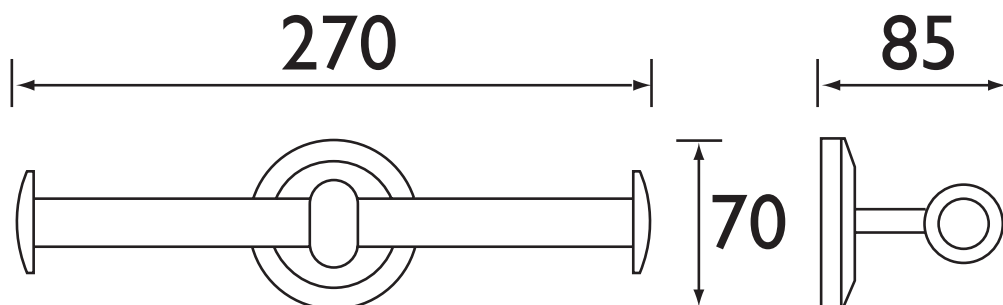

SO DROLL C

Accessories Solo Double Toilet Roll Holder Chrome Plated

Specification

Contemporary or Traditional:	Contemporary
Main Construction Material:	Brass
What's in the Box?:	1x Toilet Roll Holder, 1x Fixing Kit, 1x Fitting Instructions

Dimensions (measurements in mm)

Features:

- Built to last with a solid brass construction for strength and durability
- Bring lasting shine to your space with a versatile, hard-wearing chrome finish
- Built to last, backed by a lifetime parts and 1-year labour guarantee
- Pair with coordinating taps and showers to complete the look