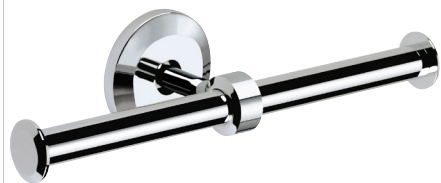

SO DROLL C

Accessories Solo Double Toilet Roll Holder Chrome Plated

Specification

Contemporary or Traditional:	Contemporary
Main Construction Material:	Brass
What's in the Box?:	1x Toilet Roll Holder, 1x Fixing Kit, 1x Fitting Instructions

Dimensions (measurements in mm)

Features:

- Built to last with a solid brass construction for strength and durability
- Bring lasting shine to your space with a versatile, hard-wearing chrome finish
- Built to last, backed by a lifetime parts and 1-year labour guarantee
- Pair with coordinating taps and showers to complete the look