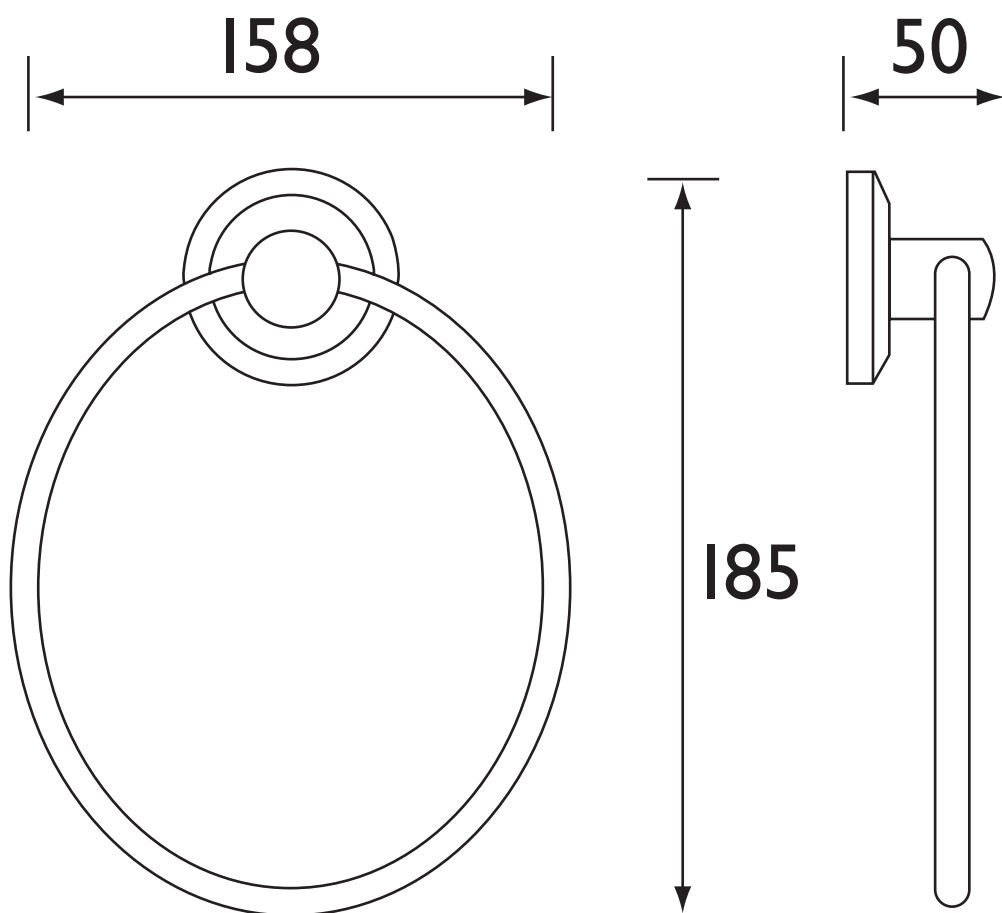

SO RING C

Accessories Solo Towel Ring Chrome Plated

Features:

- Built to last with a solid brass construction for strength and durability
- Bring lasting shine to your space with a versatile, hard-wearing chrome finish
- Built to last, backed by a lifetime parts and 1-year labour guarantee
- Pair with coordinating taps and showers to complete the look

Product Certifications:

Variant SKUs:

- RD RING C

For more products, visit our website:
<http://www.bristan.com>

Specification

Contemporary or Traditional:	Contemporary
Main Construction Material:	Brass
What's in the Box?:	1 Towel Ring, 1x Fixing Kit, 1x Fitting Instructions

Dimensions (measurements in mm)

TECHNICAL
DATA
SHEET

BRISTAN

D3