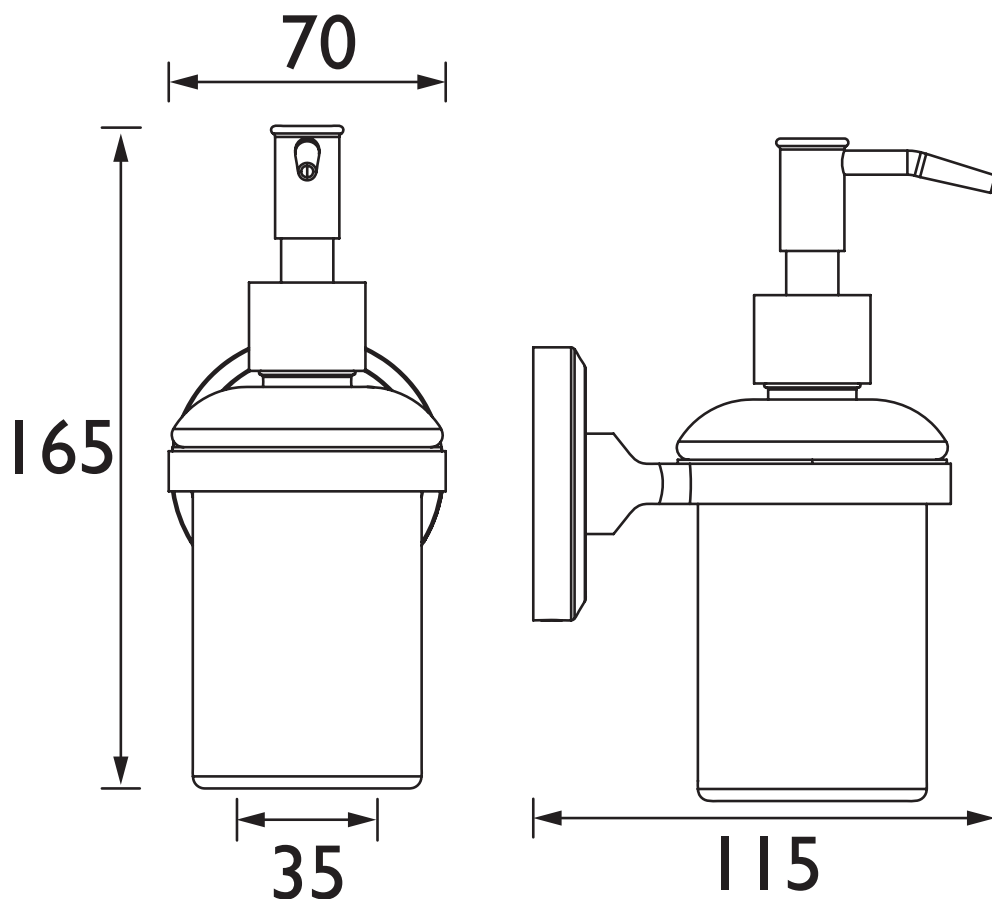

### Specification

Contemporary or Traditional:	Contemporary
Main Construction Material:	Brass; Glass; ABS
What's in the Box?:	1 x Holder, 1 x Soap Dispenser, 1 x Screw, 1 x Fixing Plate, 2 x Screws, 2 x Rawl Plugs, 1 x Fitting Instructions

### Dimensions (measurements in mm)

TECHNICAL  
DATA  
SHEET

BRISTAN

D4