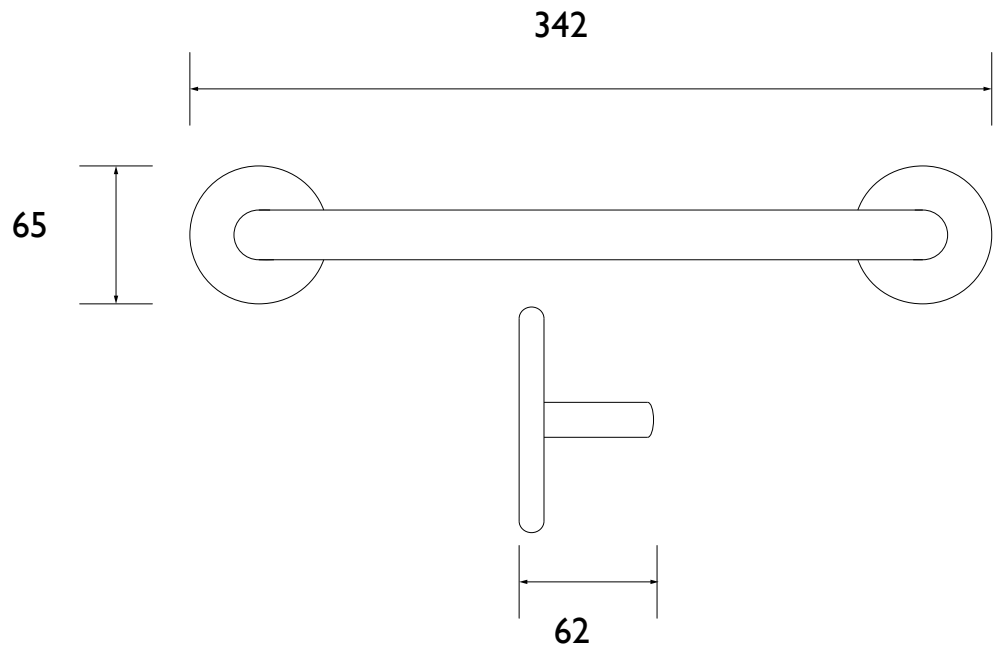

COMP GRAB01 C

Accessories
Grab Bar 342mm Chrome

Specification

Contemporary or Traditional:	Contemporary
Main Construction Material:	Brass
Connection Inlet:	N/A
Connection Outlet:	N/A
Product Orientation:	Both
Adjustable Brackets:	No
What's in the Box?:	1 x Grab Bar, 6 x Screws, 6 x Rawl Plugs, 1 x Fitting Instructions

Product Certifications:

Variant SKUs:

- COMP GRAB02 C

For more products, visit our website:
<http://www.bristan.com>

Dimensions (measurements in mm)

TECHNICAL
DATA
SHEET

BRISTAN

D2