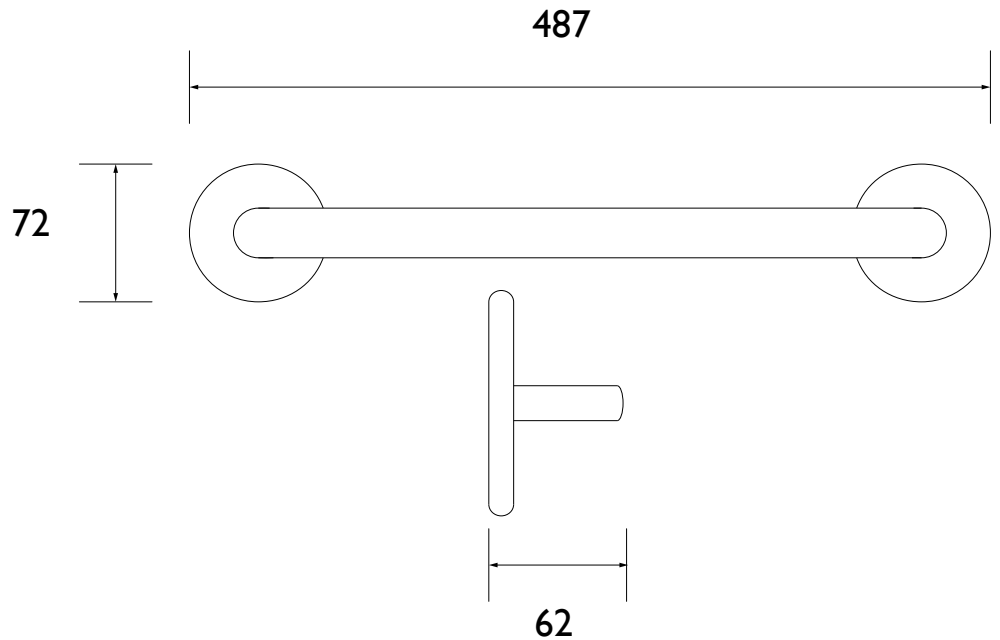

COMP GRAB02 C

Accessories
Grab Bar 487mm Chrome

Specification

Contemporary or Traditional:	Contemporary
Main Construction Material:	Brass
Connection Inlet:	N/A
Connection Outlet:	N/A
Product Orientation:	Both
Adjustable Brackets:	No
What's in the Box?:	1 x Grab Bar, 6 x Screws, 6 x Rawl Plugs, 1 x Fitting Instructions

For more products, visit our website:
<http://www.bristan.com>

Dimensions (measurements in mm)

TECHNICAL
DATA
SHEET

BRISTAN

D4