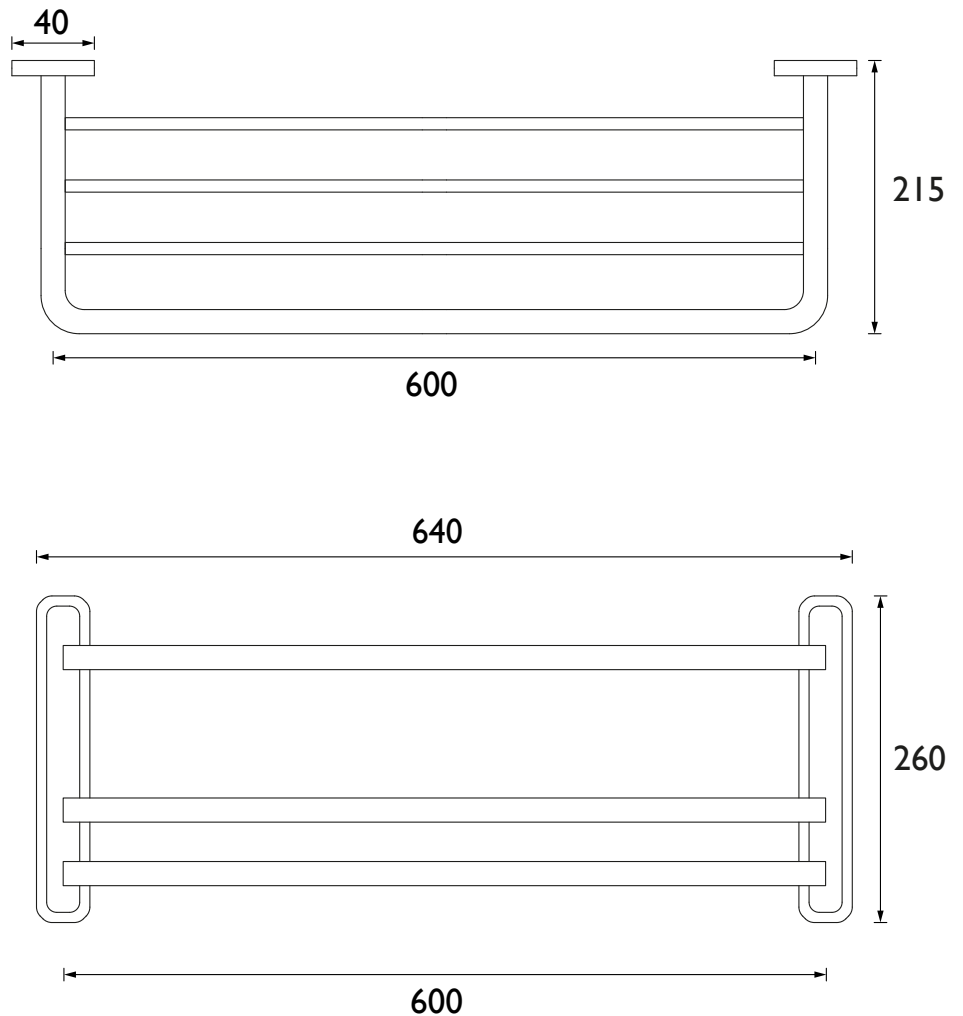

Specification

Contemporary or Traditional:	Contemporary
Main Construction Material:	Brass
Connection Inlet:	N/A
Connection Outlet:	N/A
Product Weight (kg):	1.18
Adjustable Brackets:	N/A
What's in the Box?:	1 x Shelf, 2 x Wall Brackets, 4 x Screws, 4 x Caps, 4 x Rawl Plugs, 1 x Fitting Instructions

Dimensions (measurements in mm)

TECHNICAL DATA SHEET

BRISTAN

D6