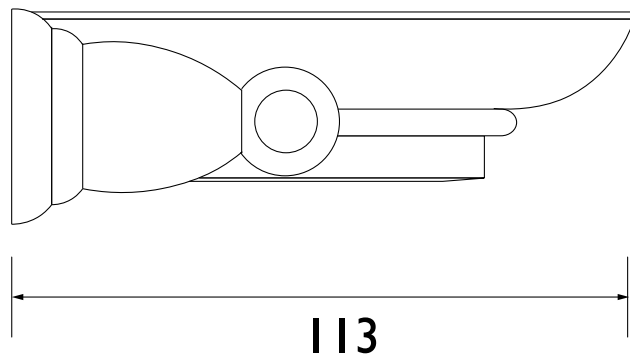

N2 DISH C

Accessories 1901 Soap Dish Brass Chrome Plated

Specification

Contemporary or Traditional:	Traditional
Main Construction Material:	Brass
Connection Inlet:	N/A
Connection Outlet:	N/A
Product Weight (kg):	0.39
Adjustable Brackets:	N/A
What's in the Box?:	1 x Holder, 1 x Fixing Kit, 1 x Dish, 1 x Fitting Instructions

Product Certifications:

Variant SKUs:

- N2 DISH G

For more products, visit our website:
<http://www.bristan.com>

Dimensions (measurements in mm)

**TECHNICAL
DATA
SHEET**

BRISTAN

D2