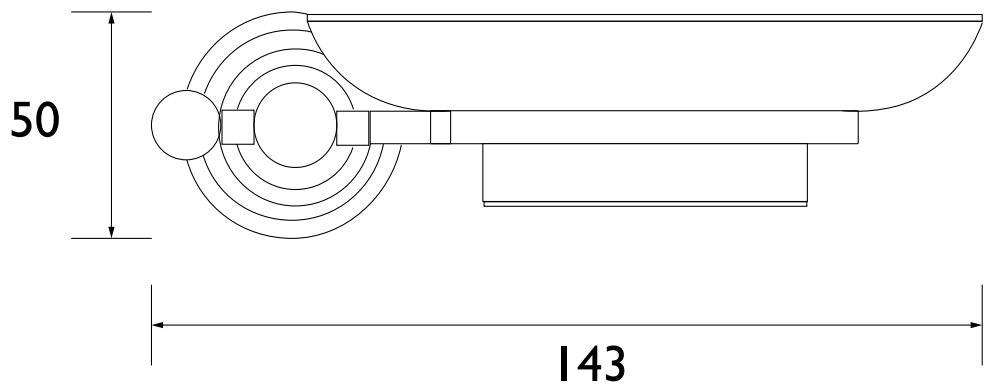

N2 DISH C

Accessories 1901 Soap Dish Brass Chrome Plated

Specification

Contemporary or Traditional:	Traditional
Main Construction Material:	Brass
Connection Inlet:	N/A
Connection Outlet:	N/A
Product Weight (kg):	0.39
Adjustable Brackets:	N/A
What's in the Box?:	1 x Holder, 1 x Fixing Kit, 1 x Dish, 1 x Fitting Instructions

Product Certifications:

Variant SKUs:

- N2 DISH G

For more products, visit our website:
<http://www.bristan.com>

Dimensions (measurements in mm)

**TECHNICAL
DATA
SHEET**

BRISTAN

D2