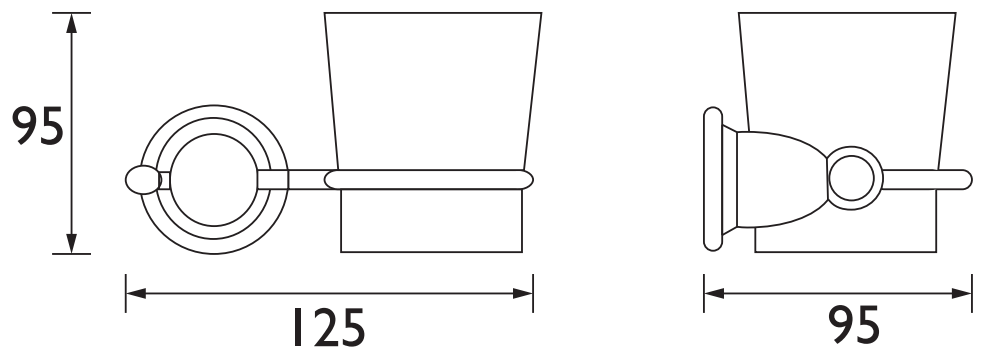

Specification

Contemporary or Traditional:	Traditional
Main Construction Material:	Brass
Connection Inlet:	N/A
Connection Outlet:	N/A
Product Weight (kg):	0.48
Adjustable Brackets:	N/A
What's in the Box?:	1 x Holder, 1 x Tumbler, 1 x Fixing Kit, 1 x Fitting Instructions

Product Certifications:

Variant SKUs:

- N2 HOLD G

For more products, visit our website:
<http://www.bristan.com>

Dimensions (measurements in mm)

TECHNICAL DATA SHEET

BRISTAN

D3