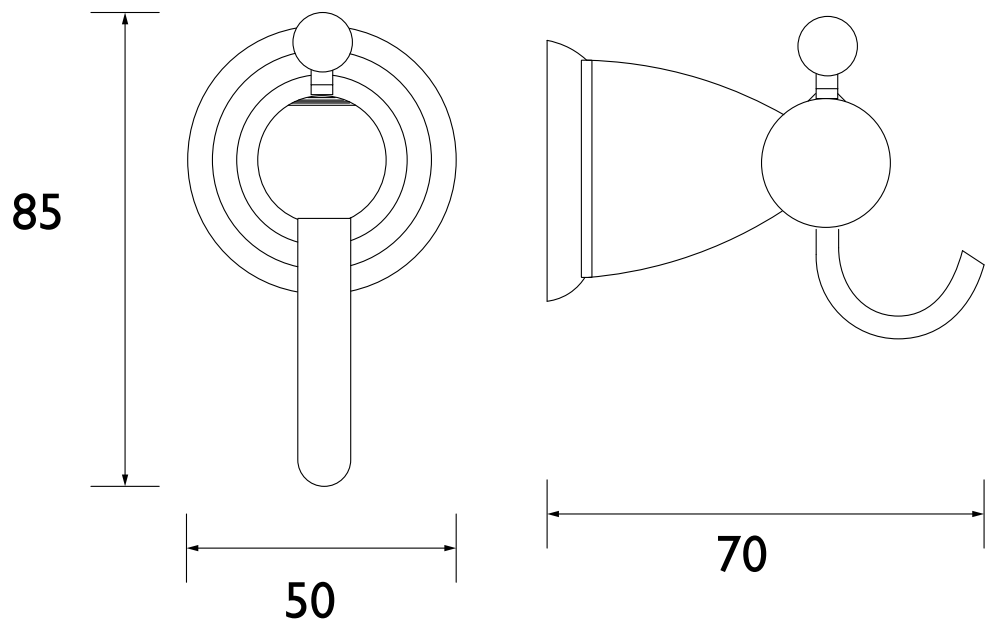

N2 HOOK C

Accessories
1901 Hook Brass Chrome Plated

Specification

Contemporary or Traditional:	Traditional
Main Construction Material:	Brass
Connection Inlet:	N/A
Connection Outlet:	N/A
Product Weight (kg):	0.15
Adjustable Brackets:	N/A
What's in the Box?:	1 x Hook, 1 x Fixing Kit, 1 x Fitting Instructions

Features:

- Built to last with a solid brass construction for strength and durability
- Bring lasting shine to your space with a versatile, hard-wearing chrome finish
- Built to last, backed by a lifetime parts and 1-year labour guarantee
- Pair with coordinating taps and showers to complete the look

Product Certifications:

- N2 HOOK G

For more products, visit our website:
<http://www.bristan.com>

Dimensions (measurements in mm)

TECHNICAL
DATA
SHEET

BRISTAN

D3