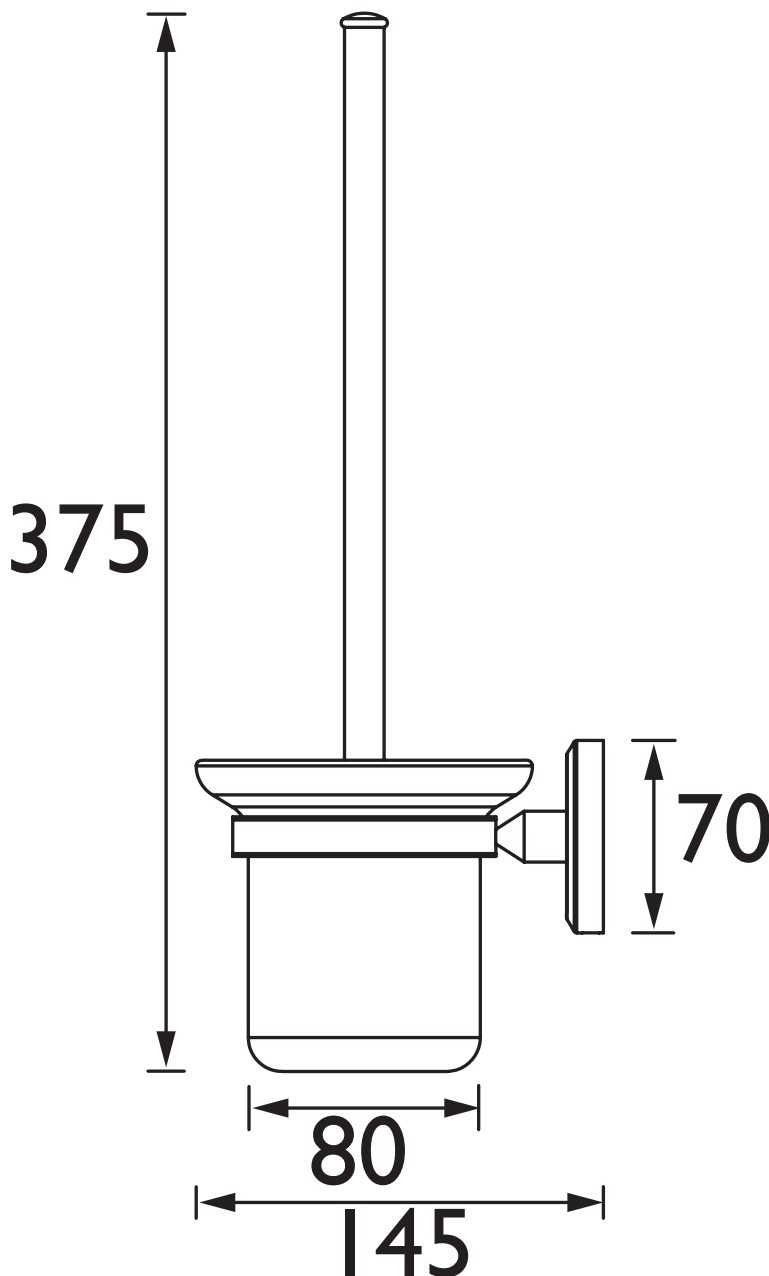

### Specification

Contemporary or Traditional:	Contemporary
Main Construction Material:	Brass; ABS; Glass
What's in the Box?:	1 x Wall Bracket, 1 x Toilet Brush, 1 x Toilet Brush Holder, 2 x Rawl Plugs, 2 x Screws, 1 x Grub Screw, 1 x Allen Key, 1 x Fitting Instructions

### Dimensions (measurements in mm)