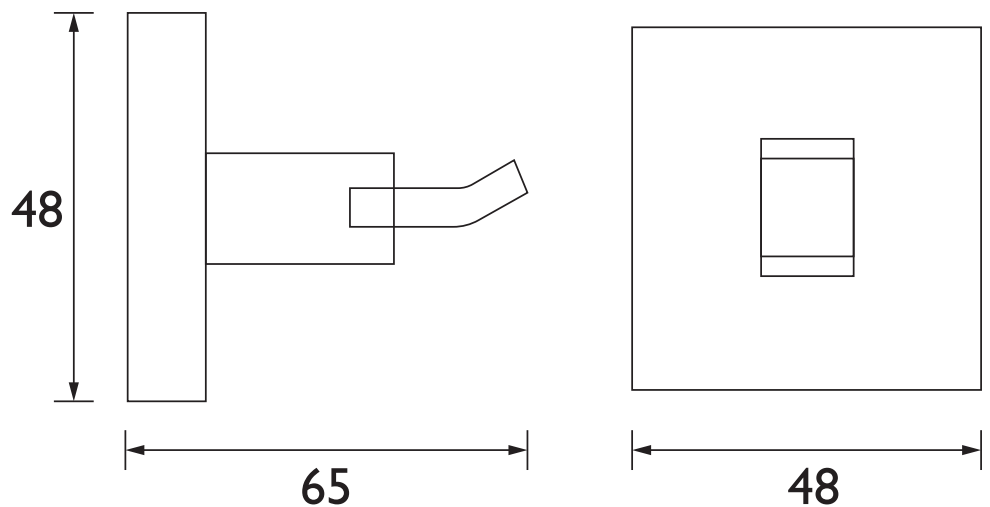

Dimensions (measurements in mm)

**TECHNICAL
DATA
SHEET**

BRISTAN

D3

Bristan, Birch Coppice Business Park, Dordon, Tamworth, B78 1SG. Web Site: www.bristan.com Telephone: 0330 026 6273. Email: enquire@bristan.com.

* - Lifetime guarantee applies to products purchased on or after 01/04/2026. See www.bristan.com/guarantees for more information. The information contained on this page was correct at date of issue. Fitting Dimensions are provided as a guide only. Some variation may occur due to manufacturing tolerances. Bristan pursues a policy of continuous improvement in design and performance of its products and so reserves the right to change specifications without prior notice.