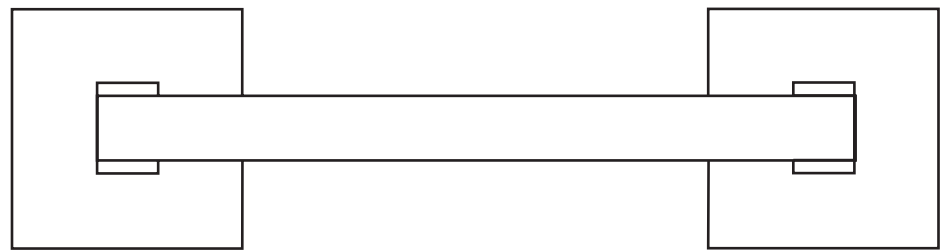

SQ RAIL C

Accessories Square Towel Rail Brass Chrome Plated

Specification

Contemporary or Traditional:	Contemporary
Main Construction Material:	Brass
What's in the Box?:	1x Towel Rail, 2x Grub Screws, 2x Fixing Plates, 6x Screws, 6x Wall Plugs, 1x Hex Key

Dimensions (measurements in mm)

48

64

597

Features:

- Built to last with a solid brass construction for strength and durability
- Bring lasting shine to your space with a versatile, hard-wearing chrome finish
- Built to last, backed by a lifetime parts and 1-year labour guarantee
- Find your perfect match with other finish options available
- Pair with coordinating taps and showers to complete the look