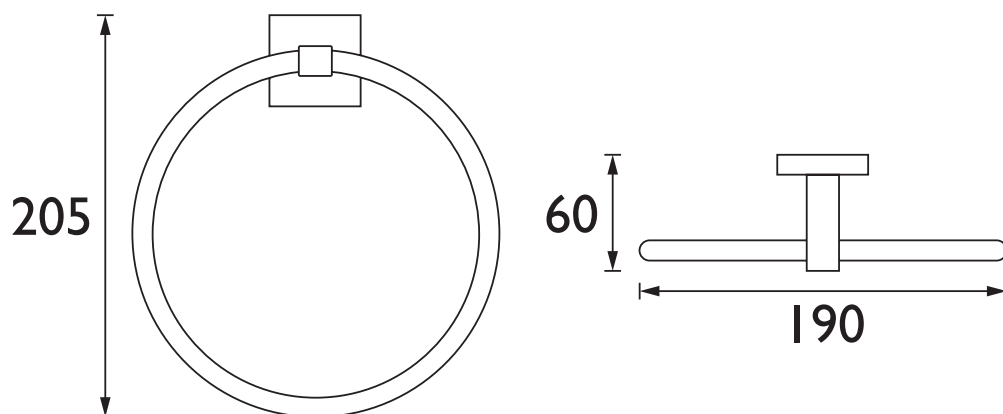

SQ RING C

Accessories Square Towel Ring Brass Chrome Plated

Specification

Contemporary or Traditional:	Contemporary
Main Construction Material:	Brass; Stainless Steel
What's in the Box?:	1x Towel Ring, 1x Grub Screw, 1x Fixing Plate, 3x Screws, 3x Wall Plugs, 1x Hex Key

Dimensions (measurements in mm)

Features:

- Built to last with a solid brass construction for strength and durability
- Bring lasting shine to your space with a versatile, hard-wearing chrome finish
- Built to last, backed by a lifetime parts and 1-year labour guarantee
- Pair with coordinating taps and showers to complete the look