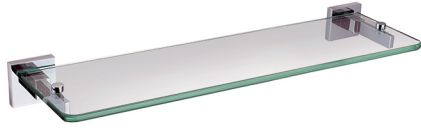

# SQ SHELF C

## Accessories Square Glass Shelf Brass Chrome Plated

### Specification

Contemporary or Traditional:	Contemporary
Main Construction Material:	Brass; Glass
What's in the Box?:	1x Shelf, 2x Grub Screws, 2x Fixing Plates, 6x Screws, 6x Wall Plugs, 1x Hex Key