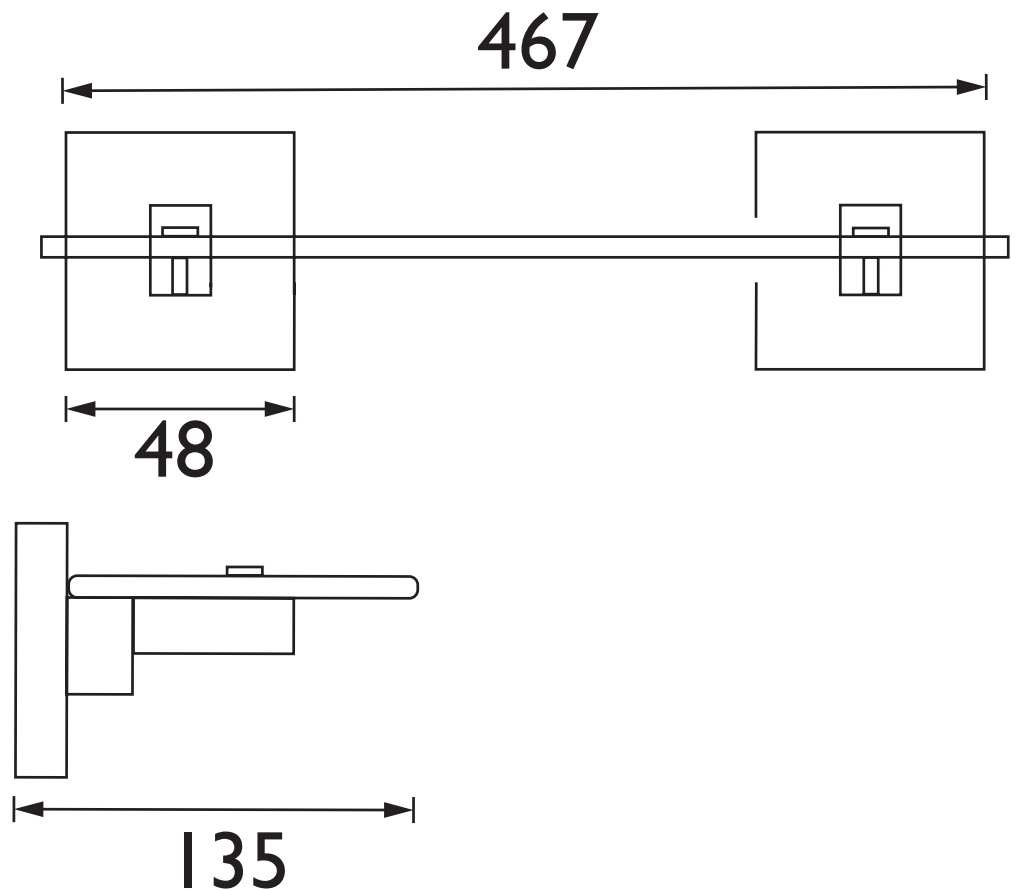

# SQ SHELF C

### Specification

Contemporary or Traditional:	Contemporary
Main Construction Material:	Brass; Glass
What's in the Box?:	1x Shelf, 2x Grub Screws, 2x Fixing Plates, 6x Screws, 6x Wall Plugs, 1x Hex Key

### Dimensions (measurements in mm)