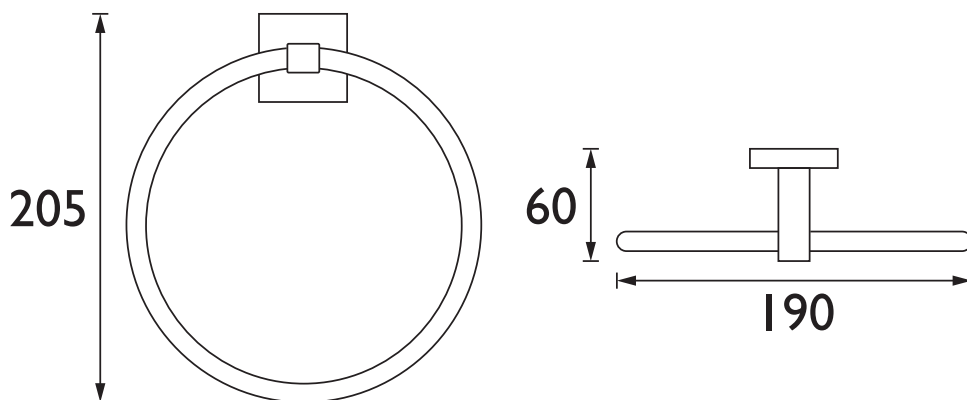

Dimensions (measurements in mm)

**TECHNICAL
DATA
SHEET**

BRISTAN

D3