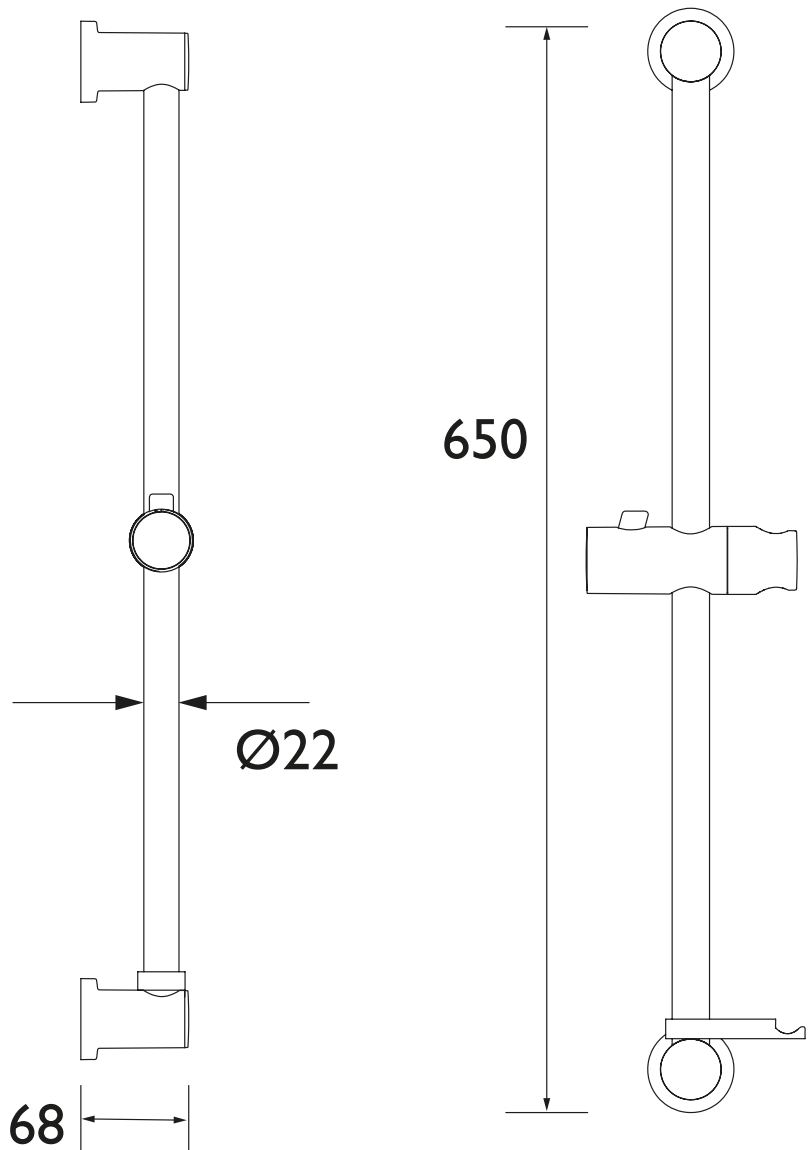

CAS RRAIL01 C

SHOWER ACC Shower Range Casino Riser Rail with Fixed Position Brackets Chrome

Specification

Finish/Colour:	Chrome Plated
Main Construction Material:	Brass
Shower Kit:	Adjustable Riser
Mounting Type:	Wall
Plumbing System Suitability:	Suitable for all plumbing systems
Riser Length (mm):	650
What's Included:	1 x Riser Rail, 2 x Fixing Brackets, 1 x Slider Bracket, 1 x Hose Retainer, 1 x Fitting Instructions

Product Certifications:

For more products, visit our website:
<http://www.bristan.com>

Dimensions (measurements in mm)

TECHNICAL
DATA
SHEET

BRISTAN

D6