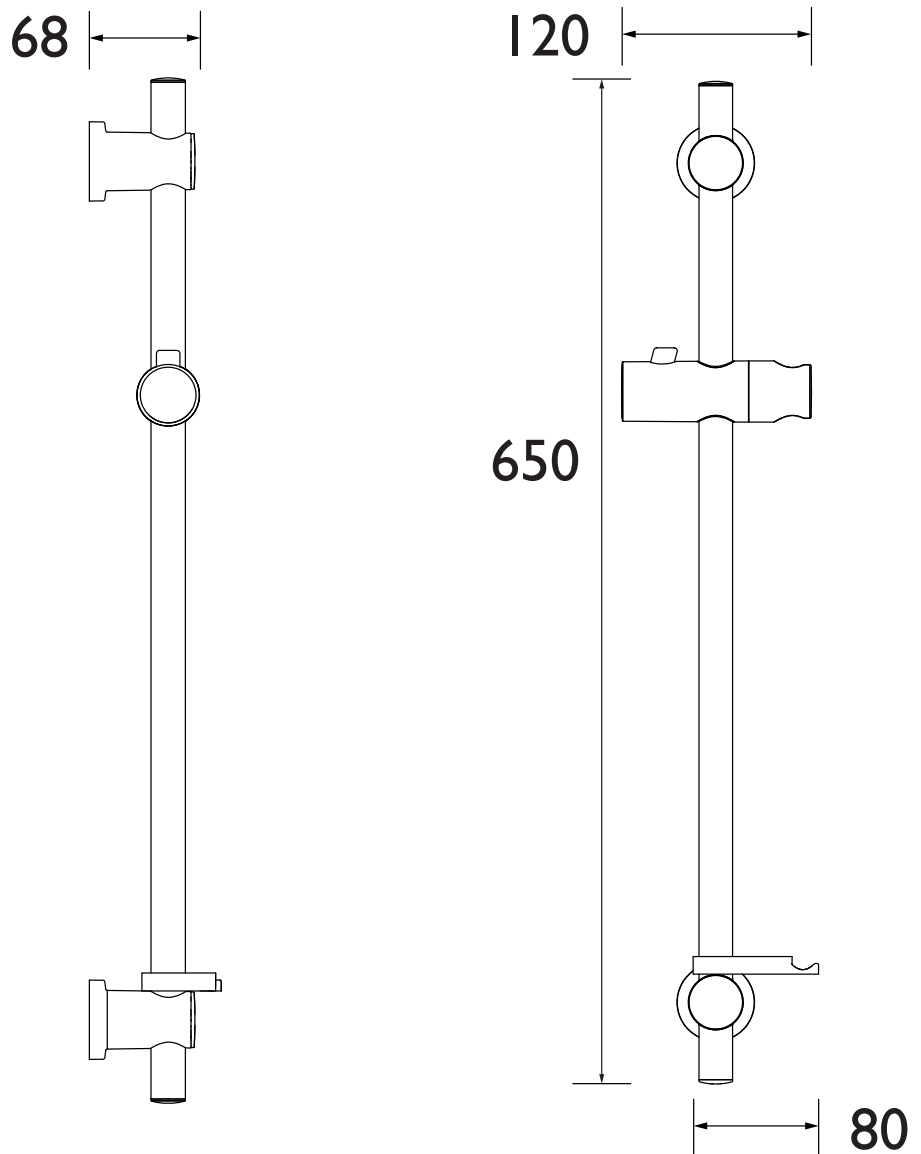

CAS RRAIL02 C

SHOWER ACC Shower Range Casino Riser Rail with Adjustable Position Bracket Chrome

Specification

Finish/Colour:	Chrome Plated
Main Construction Material:	Brass
Shower Kit:	Adjustable Riser
Mounting Type:	Wall
Plumbing System Suitability:	Suitable for all plumbing systems
Riser Length (mm):	650
What's Included:	1 x Riser Rail, 2 x Fixing Brackets, 1 x Slider Bracket, 1 x Hose Retainer, 1 x Fitting Instructions

Product Certifications:

For more products, visit our website:
<http://www.bristan.com>

Dimensions (measurements in mm)

TECHNICAL
DATA
SHEET

BRISTAN

D5