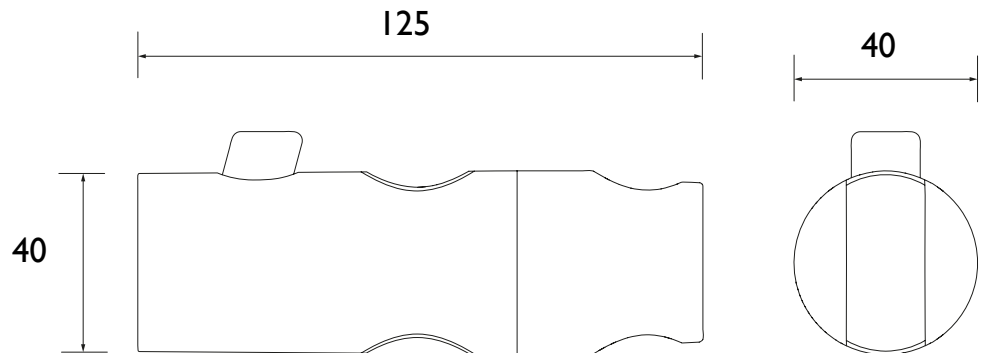

## SHOWER ACC Shower Range Casino Slider Bracket with Push Button Chrome

### Specification

Finish/Colour:	Chrome Plated
Main Construction Material:	ABS
What's Included:	1 x Slider

### Dimensions (measurements in mm)

### Features:

- To suit 22mm diameter riser rail