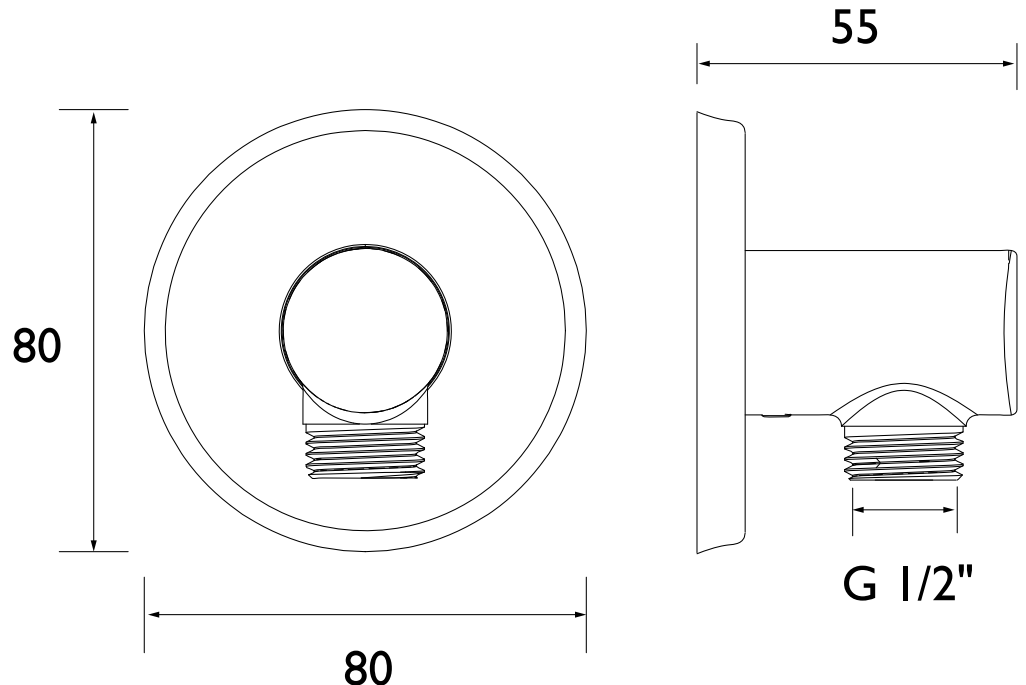

Product Certifications:

For more products, visit our website:
<http://www.bristan.com>

Specification

Finish/Colour:	Chrome Plated
Main Construction Material:	Brass; Zinc Alloy
Shower Kit:	N/A
Shower Head Type:	N/A
Rub Clean Handset:	N/A
Mounting Type:	Wall
Plumbing System Suitability:	Suitable for all plumbing systems
Minimum Dynamic Pressure (bar):	0.2 bar
Maximum Dynamic Pressure (bar):	5 bar
Maximum Static Pressure (bar):	10 bar
Maximum Hot Water Supply Temperature °C:	65
Connection Inlet:	15mm Compression
Connection Outlet:	G 1/2"
Isolation Included:	No
Check Valve Included:	No
What's Included:	1 x Wall Outlet, 1 x Wall Plate, 1 x Fixing Kit, 1 x Fitting Instructions

Dimensions (measurements in mm)

TECHNICAL
DATA
SHEET

BRISTAN