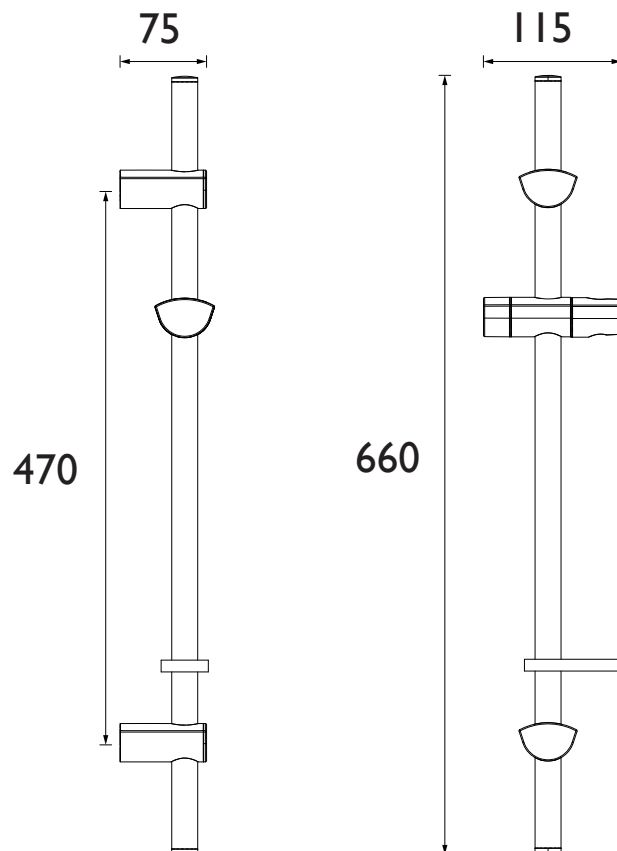

EVC ADR01 C

SHOWER ACC Shower Range EVO Riser Rail with Adjustable Fixing Brackets Chrome Plated

Specification

Finish/Colour:	Chrome Plated
Main Construction Material:	Brass
Shower Kit:	Adjustable Riser
Shower Head Type:	N/A
Rub Clean Handset:	N/A
Mounting Type:	Wall
Plumbing System Suitability:	Suitable for all plumbing systems
Minimum Dynamic Pressure (bar):	0.2 bar
Maximum Dynamic Pressure (bar):	5 bar
Maximum Static Pressure (bar):	10 bar
Connection Inlet:	N/A
Connection Outlet:	N/A
Isolation Included:	N/A
Check Valve Included:	N/A
What's Included:	1 x Riser Rail, 2 x Wall Brackets, 1 x Slider, 1 s Fixing Kit, 1 x Fitting Instructions

Features:

- Keep your shower neat with included slider bracket and hose retainer
- Effortless fitting with adjustable brackets that reuse existing screw holes
- Built to last with a solid brass construction for strength and durability
- Enjoy lasting brilliance with our flawless, scratch-resistant chrome finish that's salt spray tested for durability
- Built to last, backed by a lifetime parts and 1-year labour guarantee

Product Certifications:

For more products, visit our website:
<http://www.bristan.com>

Dimensions (measurements in mm)

TECHNICAL
DATA
SHEET

BRISTAN

D4