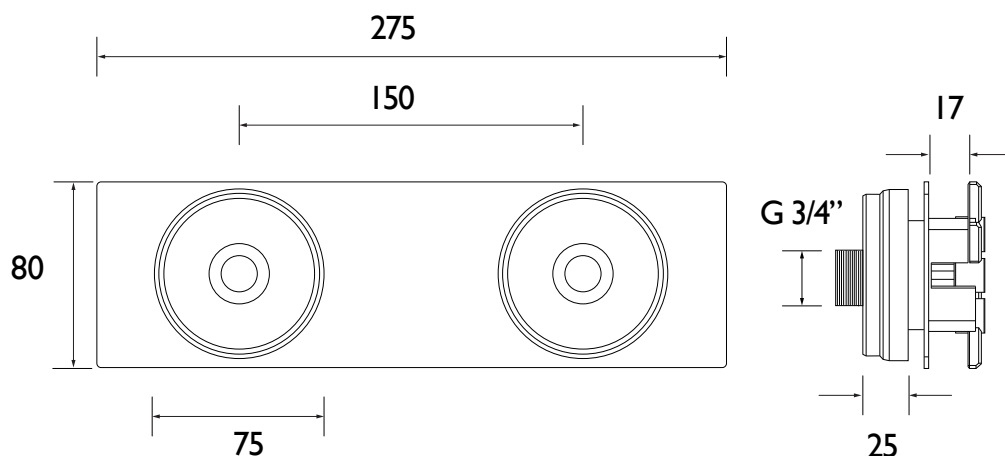

## Specification

Finish/Colour:	Chrome Plated
Main Construction Material:	Brass
Shower Kit:	N/A
Shower Head Type:	N/A
Rub Clean Handset:	N/A
Mounting Type:	Wall
Plumbing System Suitability:	Suitable for all plumbing systems
Minimum Dynamic Pressure (bar):	0.2 bar
Maximum Dynamic Pressure (bar):	5 bar
Maximum Static Pressure (bar):	10 bar
Maximum Hot Water Supply Temperature °C:	65
Connection Inlet:	15mm Compressions
Connection Outlet:	G 3/4"
Isolation Included:	No
Check Valve Included:	No
What's Included:	1 x Backplate, 2 x Fixing Bridge Connectors, 2 x Olives, 2 x Rear Shrouds, 2 x Front Shrouds, 4 x Screws, 4 x Fixing Lugs, 1 x Fitting Instructions

## Dimensions (measurements in mm)

TECHNICAL  
DATA  
SHEET

**BRISTAN**