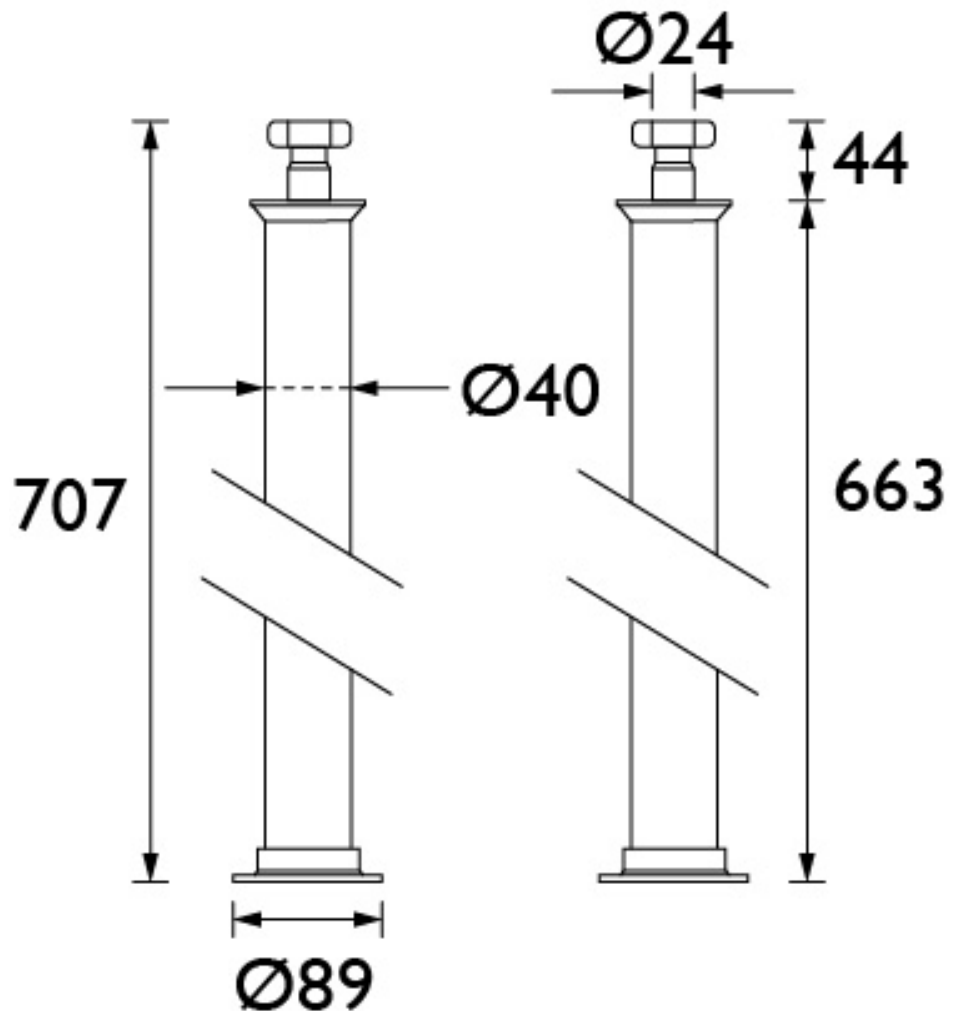

Specification

Contemporary or Traditional:	Contemporary
Main Construction Material:	Brass
Connection Inlet:	3/4" Tap Connectors
Connection Outlet:	N/A
Product Weight (kg):	2.68
Adjustable Brackets:	N/A
What's in the Box?:	2 x Stand Pipes, 1 x Fixing Brackets, 2 x Brass Connectors, 2 x Fibre Washers, 6 x Screws, 6 x Rawl Plugs, 1 x Fitting Instructions

Features:

- Used with baths without tapholes
- Suitable for most 3/4" fittings
- Conceals water pipes fed from under the floor
- Chrome plated to BS EN 248
- Can be cut to size

Product Certifications:

Variant SKUs:

- LEG G

For more products, visit our website:
<http://www.bristan.com>

Dimensions (measurements in mm)

TECHNICAL DATA SHEET

BRISTAN