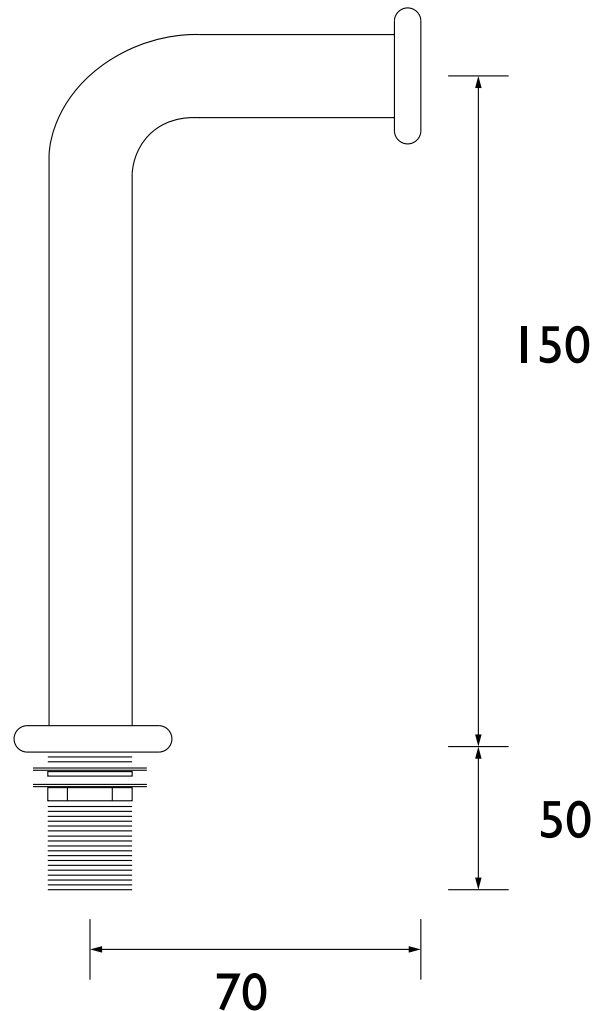

Specification

Product Type:	Complimentary
Main Construction Material:	Brass
Connection Inlet:	G 1/2"
Plumbing System:	Suitable for all plumbing systems
Mounting Type:	Deck
Maximum Dynamic Pressure (bar):	8
Maximum Hot Water Supply Temperature °C:	65
Product Weight (kg):	0.71
What's in the Box?:	1 x Bib Taps, 2 x White Plastic Washers, 2 x Black Rubber Washers, 2 x Black Plastic Nuts, 1 x Fitting Instructions

Features:

- Built to last with a solid brass construction for strength and durability
- Fits most 1/2" fittings
- Suitable for use with Bristan bib taps
- Enjoy lasting brilliance with our flawless, scratch-resistant chrome finish that's salt spray tested for durability
- Built to last, backed by a lifetime parts and 1-year labour guarantee

Product Certifications:

For more products, visit our website:
<http://www.bristan.com>

Dimensions (measurements in mm)

TECHNICAL DATA SHEET

BRISTAN

D3