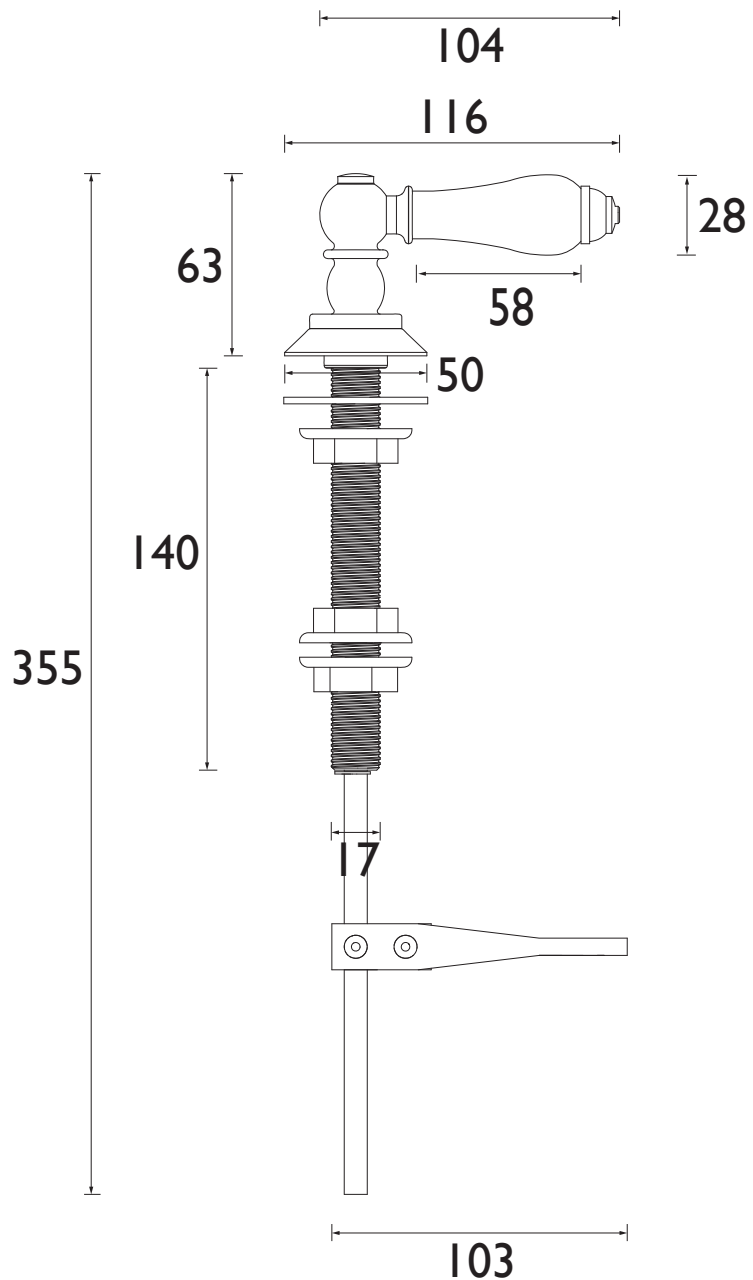

W CL6 C WHT

Accessories Cistern Lever 6 Chrome Plated With White Components

Specification

Contemporary or Traditional:	Traditional
Main Construction Material:	Brass & Ceramic
Adjustable Brackets:	Yes
What's in the Box?:	1 x Cistern Lever, 1 x Metal Washer, 3 x Plastic Back Nuts, 1 x White Lifting Arm, 1 x Brass Screw, 1 x Fitting Instructions

Dimensions (measurements in mm)

Features:

- Enjoy lasting brilliance with our flawless, scratch-resistant chrome finish that's salt spray tested for durability
- Built to last, backed by a lifetime parts and 1-year labour guarantee