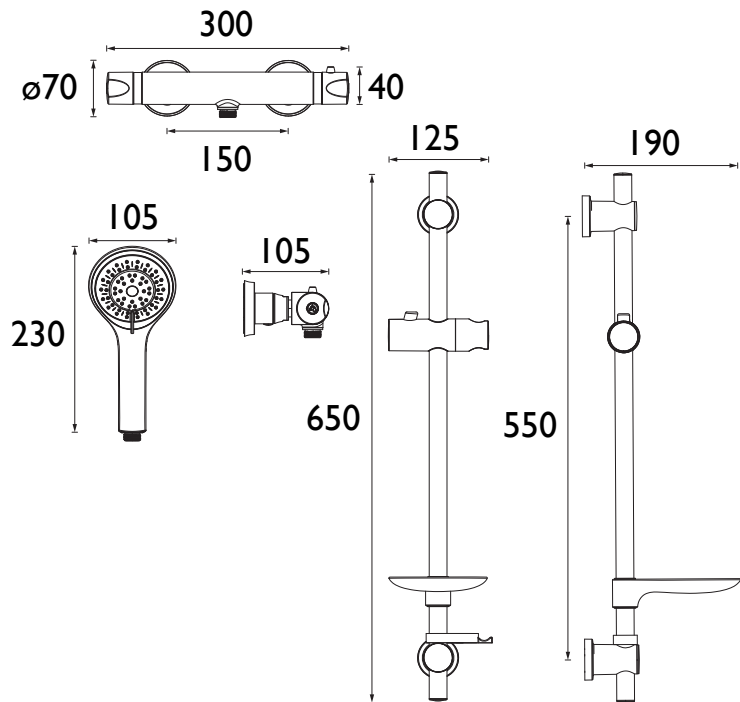

AR2 SHXMTFF C

ARTISAN Shower Range

Artisan Thermostatic Surface Mounted Safe Touch Bar Shower Valve with Adjustable Riser & Fast Fit Connections

Features:

- The Artisan chrome bar mixer shower valve combines contemporary design with exceptional durability. Thermostatic control maintains your chosen temperature, including a 38°C safety stop, while the multi-function handset and adjustable riser rail deliver personalised comfort.
- Fast, hassle-free installation with built-in front facing isolation valves that make it easy to fit, maintain and replace.
- Stay protected with Safe Touch technology that keeps the valve cool to the touch
- Shower safely with automatic shut-off protection if hot or cold water supply fails
- Built to last, backed by a lifetime parts and 1-year labour guarantee

Product Certifications:

WRAS Certificate No: 250603003
WRAS Expiry Date: 30/06/2030

TMV2 Certificate No: 2601731
TMV2 Designation: HP-S, LP-SE
TMV2 Expiry Date: 26/01/2031

Specification

Finish/Colour:	Chrome Plated
Main Construction Material:	Zinc; ABS; Stainless Steel
No of Controls:	2
Shower Type:	Bar Shower
Shower Head Type:	Multi-Function Handset
Shower Kit:	Adjustable Riser
Valve/Cartridge Type:	Thermostatic Cartridge & 3/4" Ceramic Disc Valve - 1/4 turn
Maximum Hot Water Supply Temperature °C:	60
Plumbing System Suitability:	Suitable for all plumbing systems, ideally balanced
Minimum Dynamic Pressure (bar):	0.2
Maximum Dynamic Pressure (bar):	5
Maximum Static Pressure (bar):	10
Connection Inlet:	15mm compression
Connection Outlet:	G1/2"
Isolation Valve Included:	Yes
Check Valve Included:	Yes

Dimensions (measurements in mm)

Flow Rates (l/min)

System Pressure (bar)	0.2	0.5	1	2	3	5
Through Handset (mixed)	2.6	4.5	6.7	9.7	12.4	16.9

TECHNICAL DATA SHEET

BRISTAN