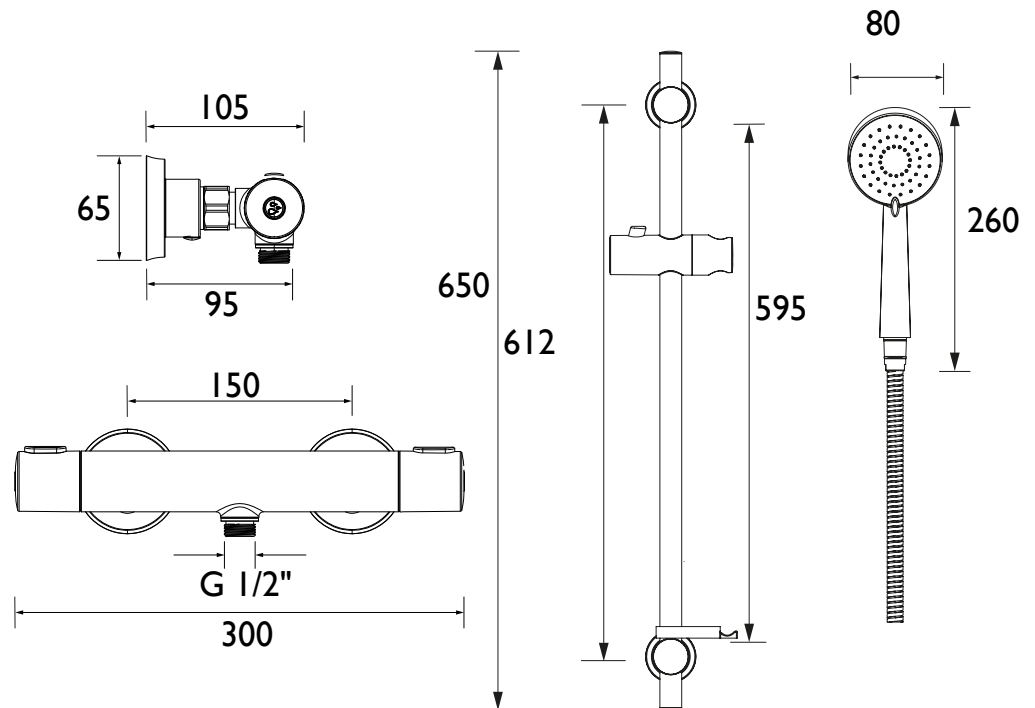

FZ SHXMMCTFF C

FRENZY Shower Range FRENZY Safe Touch Bar Mixer with Fast Fit Connections and Multi Mode Kit

Features:

- The Frenzy Thermostatic Shower combines simple, stylish design with modern functionality. Finished in scratch-resistant chrome, it features a multi-function handset and clever fast-fit fixings for easy installation and maintenance. Safe Touch technology ensures the bar shower valve remains cool to the touch for family-friendly safety.
- Enjoy peace of mind with a 38°C safety stop, including override when required
- Shower safely with automatic shut-off protection if hot or cold water supply fails
- Supplied with everything you need, including bar shower valve, hose, fixed riser rail and a rub-clean anti-limescale multi function handset
- Built to last, backed by a lifetime parts and 1-year labour guarantee

Product Certifications:

WRAS Certificate No: 250203003
WRAS Expiry Date: 28/02/2030
Kiwa TMV2 Cert No: 2601731
Kiwa TMV2 Expiry Date: 26/01/2031

Specification

Finish/Colour:	Chrome Plated
Main Construction Material:	Brass, Zinc, Stainless Steel and ABS
No of Controls:	2
Shower Type:	Bar Shower
Shower Head Type:	Multi-Function Handset
Shower Kit:	Adjustable Riser
Valve/Cartridge Type:	Thermostatic Cartridge
Maximum Hot Water Supply Temperature °C:	65
Plumbing System Suitability:	All, ideally balanced
Minimum Dynamic Pressure (bar):	0.2
Maximum Dynamic Pressure (bar):	5
Maximum Static Pressure (bar):	10
Connection Inlet:	15mm Compression
Connection Outlet:	G1/2"
Isolation Valve Included:	Yes
Check Valve Included:	Yes

Dimensions (measurements in mm)

Flow Rates (l/min)

System Pressure (bar)	0.2	0.5	1	2	3	5
Through Handset (mixed)	2.5	4.3	6.5	9.5	12.5	16

TECHNICAL DATA SHEET

BRISTAN

D21