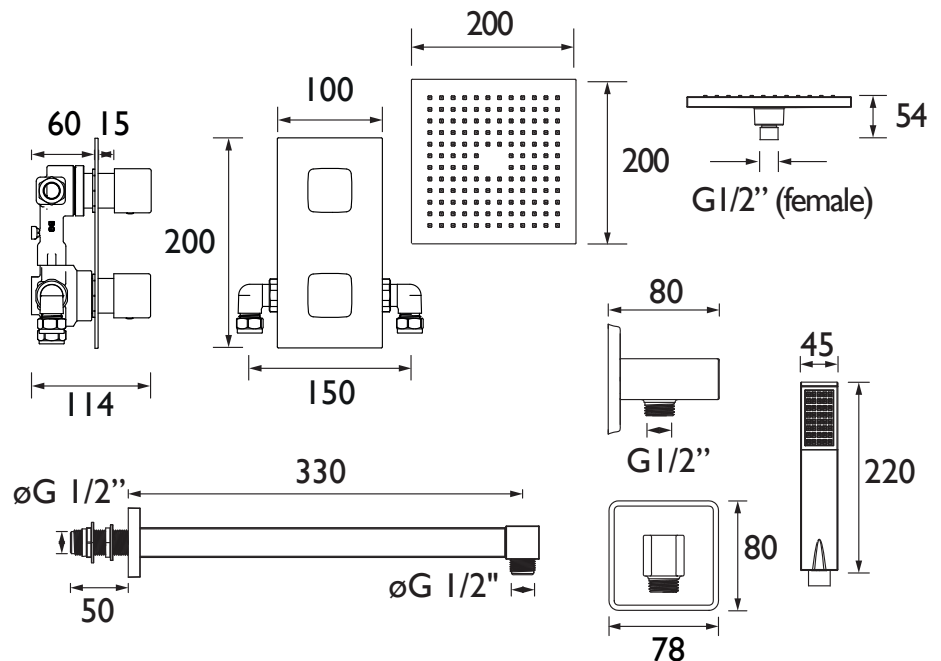

## Features:

- Enjoy peace of mind with a 42°C safety stop, including override when required
- Shower safely with automatic shut-off protection if hot or cold water supply fails
- Enjoy a powerful, like-new shower every day—rub-clean nozzles on the drench head and handset make it easy to keep performance at its peak.
- Supplied with everything you need, including shower valve with integral two outlet diverter, slimline 200mm square drench head with shower arm, plus a rub-clean single function handset and wall outlet
- Easy installation with an adjustable faceplate that fits total wall depths from 60mm to 75mm for a perfect flush finish

## Specification

Finish/Colour:	Chrome Plated
Main Construction Material:	Brass; ABS
No of Controls:	3
Shower Type:	Dual Control
Shower Head Type:	Both
Shower Kit:	Fixed Head
Valve/Cartridge Type:	3/4" Ceramic Disc Valve 1/4 turn
Maximum Hot Water Supply Temperature °C:	65
Plumbing System Suitability:	Suitable for all plumbing systems
Minimum Dynamic Pressure (bar):	0.2
Maximum Dynamic Pressure (bar):	5
Maximum Static Pressure (bar):	10
Connection Inlet:	15mm Compression
Connection Outlet:	G 1/2"
Isolation Valve Included:	No
Check Valve Included:	Yes

## Dimensions (measurements in mm)