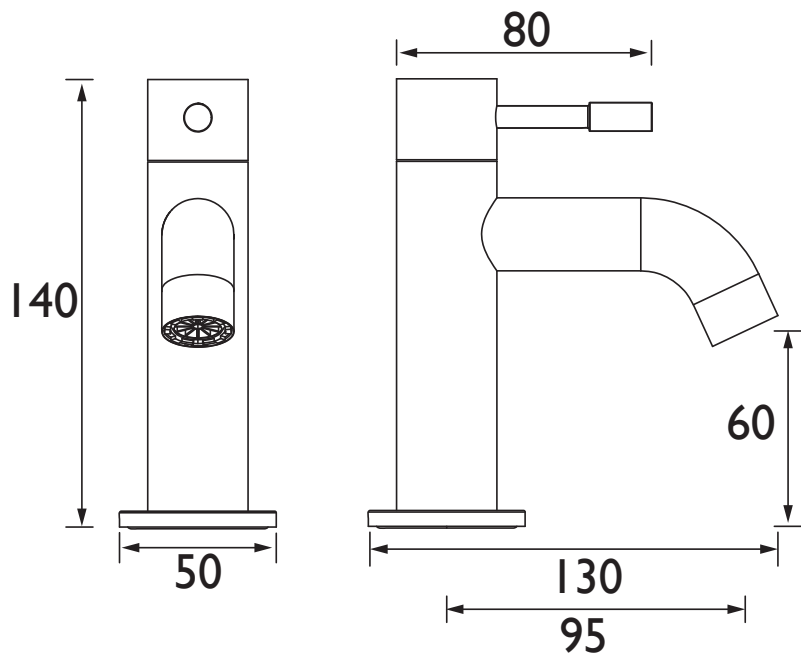

Product Certifications:

WRAS Certificate No: 2204907
WRAS Expiry Date: 30/04/2027

For more products, visit our website:
<http://www.bristan.com>

Specification

Product Type:	Bathroom Taps
Main Construction Material:	Brass
Mount Type:	Deck
Handle Type:	Round
Connection Inlet:	3/4" BSP
Connection Outlet:	M24 Aerator
Number of Tap Holes:	2
Valve/Cartridge Type:	3/4" Ceramic Disc Valve - 1/4 turn
Plumbing System Requirements:	Suitable for all plumbing systems
Minimum Dynamic Pressure (bar):	0.2 bar
Maximum Dynamic Pressure (bar):	5 bar
Maximum Hot Water Temperature °C:	60°C
Maximum Static Pressure (bar):	10 bar
Isolation Included:	No

Dimensions (measurements in mm)

Flow Rates (l/min)

System Pressure (bar)	0.2	0.5	1	2	3	5
MI 3/4 BLK (Cold)	12.3	20.5	29.3	41.7	50.4	64.8
MI 3/4 BLK (Hot)	11.5	19.2	28	39.8	48.9	60.7

TECHNICAL DATA SHEET

BRISTAN