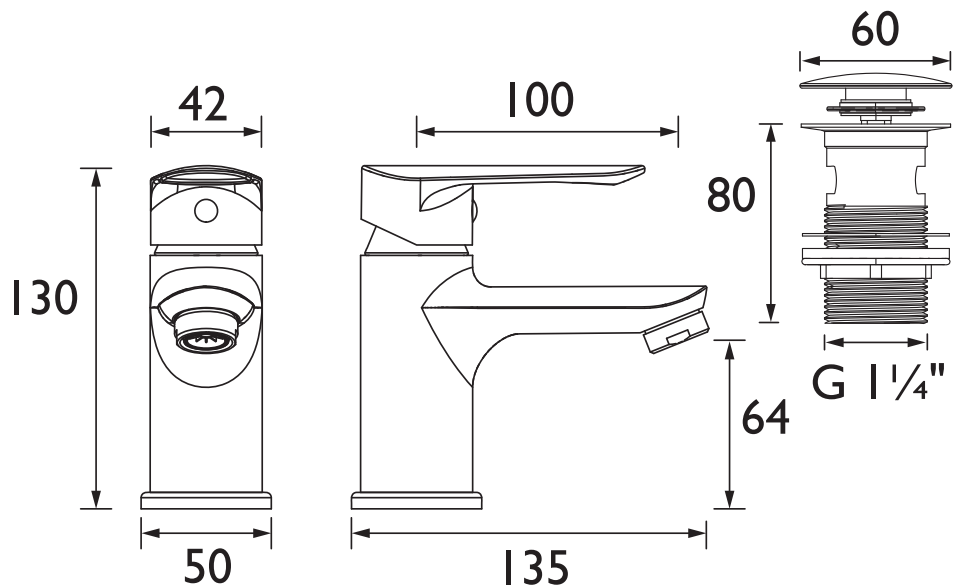

### Specification

Product Type:	Bathroom Tap
Main Construction Material:	Brass
Mount Type:	Deck Mounted
Handle Type:	Lever Handle
Connection Inlet:	1/2" BSP Flexible Tails
Connection Outlet:	M24 Aerator
Number of Tap Holes:	1
Valve/Cartridge Type:	35mm Single Lever Cartridge
Plumbing System Requirements:	Suitable for all plumbing systems
Minimum Dynamic Pressure (bar):	0.2 bar
Maximum Dynamic Pressure (bar):	5.0 bar
Maximum Hot Water Temperature °C:	60°C
Maximum Static Pressure (bar):	10 bar
Flow Type:	Single Flow
Isolation Included:	No

### Dimensions (measurements in mm)