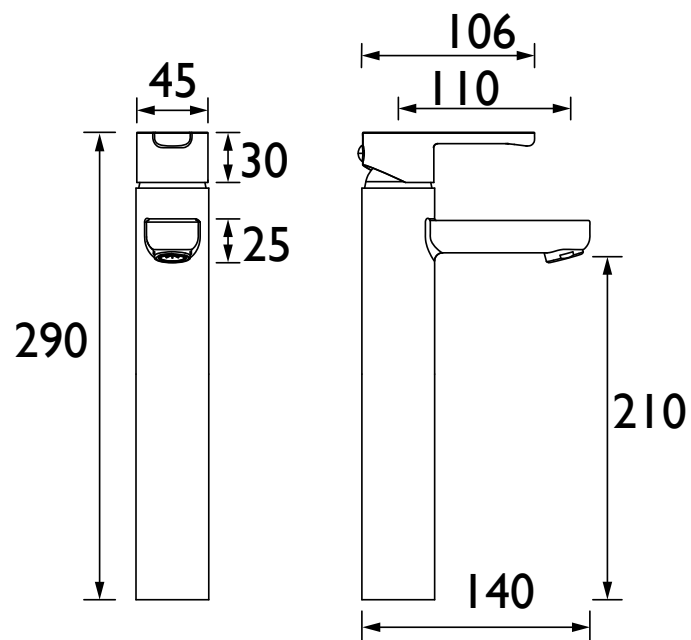

NR TBAS C

NERO Tap Range Nero Tall Basin Mixer (no waste) Chrome

Specification

Product Type:	Bathroom Taps
Main Construction Material:	Brass
Mount Type:	Deck
Handle Type:	Lever
Connection Inlet:	1/2" BSP Flexible Tails
Connection Outlet:	M24 Anti-Splash
Number of Tap Holes:	1
Valve/Cartridge Type:	35mm Single Lever Cartridge
Plumbing System Requirements:	Suitable for all plumbing systems, ideally balanced
Minimum Dynamic Pressure (bar):	0.2 bar
Maximum Dynamic Pressure (bar):	5 bar
Maximum Hot Water Temperature °C:	65°C
Maximum Static Pressure (bar):	10 bar
Flow Type:	Single
Isolation Included:	No

Dimensions (measurements in mm)

Flow Rates (l/min)

System Pressure (bar)	0.2	0.5	1	2	3	5
NR TBAS C (mixed)	5.4	9.2	13.3	19	23.3	30.1

TECHNICAL DATA SHEET

BRISTAN

D8