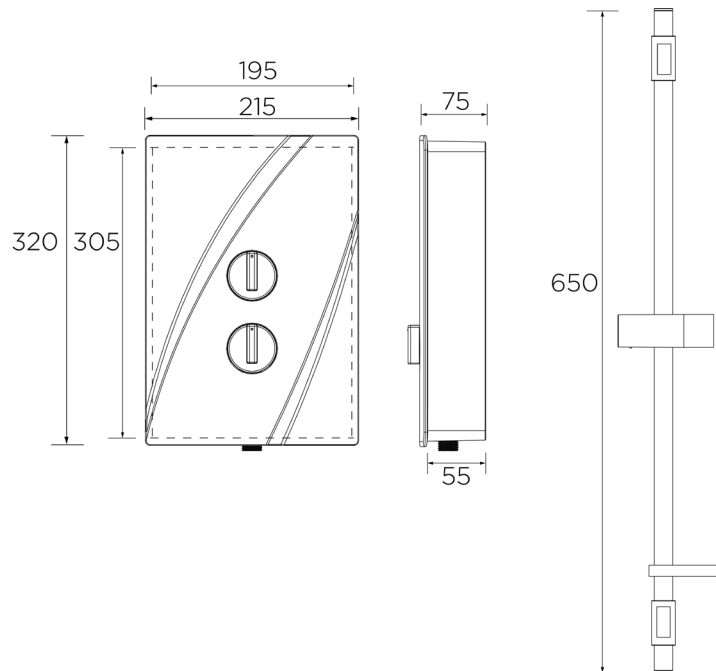

## Specification

Finish/Colour:	White
Main Construction Material:	ABS Plastic
No of Controls:	2
Control Type:	Dials
Shower Type:	Electric Shower
Shower Head Type:	Single Function Handset
Working Pressure Range: (bar)	Min 0.7 Bar, Max 10 Bar
Maximum Static Pressure: (bar)	10
Plumbing System Suitability:	Mains Cold Feed Only
Connection Inlet:	15mm Push-Fit Connection
Connection Outlet:	G 1/2"
Thermostatic:	No
Isolation Valve Included:	No
Check Valve Included:	No
Power Rating:	9.5kW (12% more flow)
Phased Shutdown Feature:	No
Energy Rating:	<b>A</b>

## Features:

- 15mm push-fit inlet connection
- Available in 8.5kW and 9.5kW power ratings @240V
- Draws water directly from mains supply, at working pressures between 0.7 bar and 10 bar
- Single function rub-clean anti-limescale handset
- Multiple water/electrical cable entry points and adjustable riser rail fixing brackets, ideal for replacing an existing electric shower

## Dimensions (measurements in mm)

## Flow Rates (l/min)

Power	9.5kW
Flow Rate	5.1

Quoted as per European Water Label (EWL) scheme conditions:

Output - 42°C, Input - 15°C, Voltage - 240V