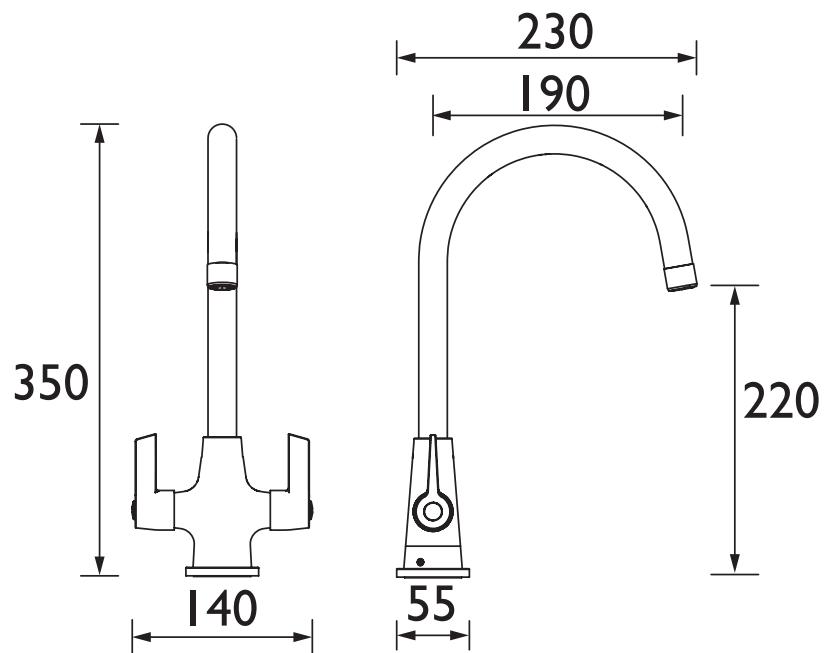

Product Certifications:

WRAS Cert. Number: 2012918
WRAS Expiry Date: 31/12/2025

For more products, visit our website:
<http://www.bristan.com>

Specification

| | |
|-----------------------------------|-----------------------------------|
| Product Type: | Kitchen Taps |
| Main Construction Material: | Brass |
| Mount Type: | Deck |
| Handle Type: | Lever |
| Connection Inlet: | 1/2" BSP Female Flexible Tails |
| Connection Outlet: | M24 Aerator |
| Number of Tap Holes: | 1 |
| Valve/Cartridge Type: | 1/2" Ceramic Disc Valve |
| Plumbing System Requirements: | Suitable for all plumbing systems |
| Minimum Dynamic Pressure (bar): | 0.4 bar |
| Maximum Dynamic Pressure (bar): | 5.0 bar |
| Maximum Hot Water Temperature °C: | 65°C |
| Maximum Static Pressure (bar): | 10 bar |
| Flow Type: | Single Flow |
| Isolation Included: | Yes |

Dimensions (measurements in mm)

Flow Rates (l/min)

| System Pressure (bar) | 0.4 | 0.5 | 1 | 2 | 3 | 5 |
|-----------------------|------|------|------|------|------|------|
| EC SNK EF BN (mixed) | 10.4 | 11.8 | 17.2 | 24.8 | 30.6 | 39.7 |

TECHNICAL DATA SHEET

BRISTAN

D4