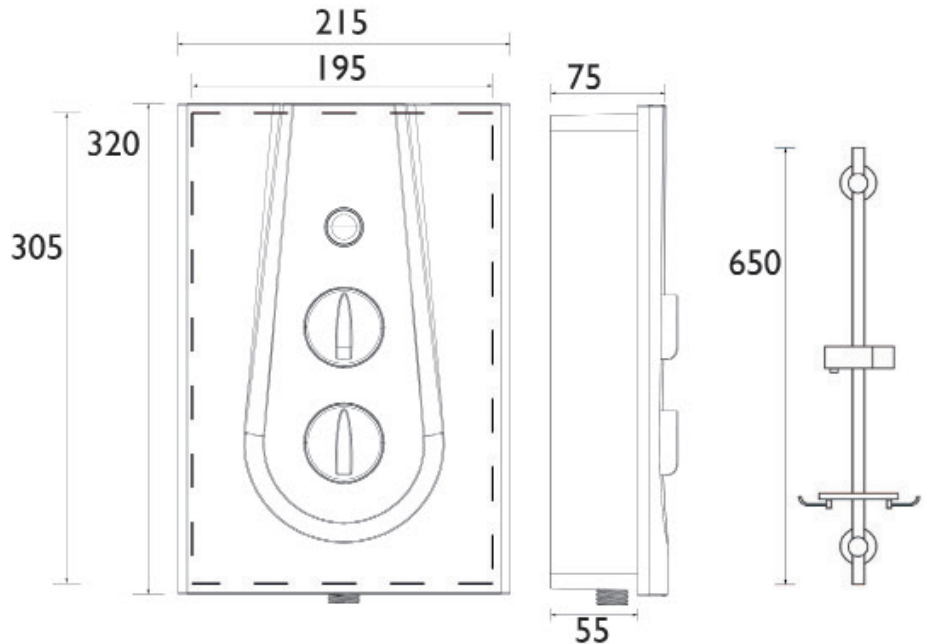

### Features:

- 15mm push-fit inlet connection
- Available in 8.5kW, 9.5kW and 10.5kW power ratings @240V
- Draws water directly from mains supply, at working pressures between 0.7 bar and 10 bar
- Anti-limescale feature reduces build up and rub-clean handset helps extend product life
- Choose your ideal temperature with the digital display

### Specification

Finish/Colour:	White
Main Construction Material:	ABS Plastic
No of Controls:	3
Control Type:	Push Button and Dial
Shower Type:	Electric Shower
Shower Head Type:	Multi Function Handset
Working Pressure Range: (bar)	Min 0.7 Bar, Max 10 Bar
Maximum Static Pressure: (bar)	10
Plumbing System Suitability:	Mains Cold Feed Only
Connection Inlet:	15mm Push-Fit Connection
Connection Outlet:	G 1/2"
Thermostatic:	No
Isolation Valve Included:	No
Check Valve Included:	No
Power Rating:	10.5kW (+24% more flow)
Phased Shutdown Feature:	Yes
Energy Rating:	<b>A</b>

### Dimensions (measurements in mm)