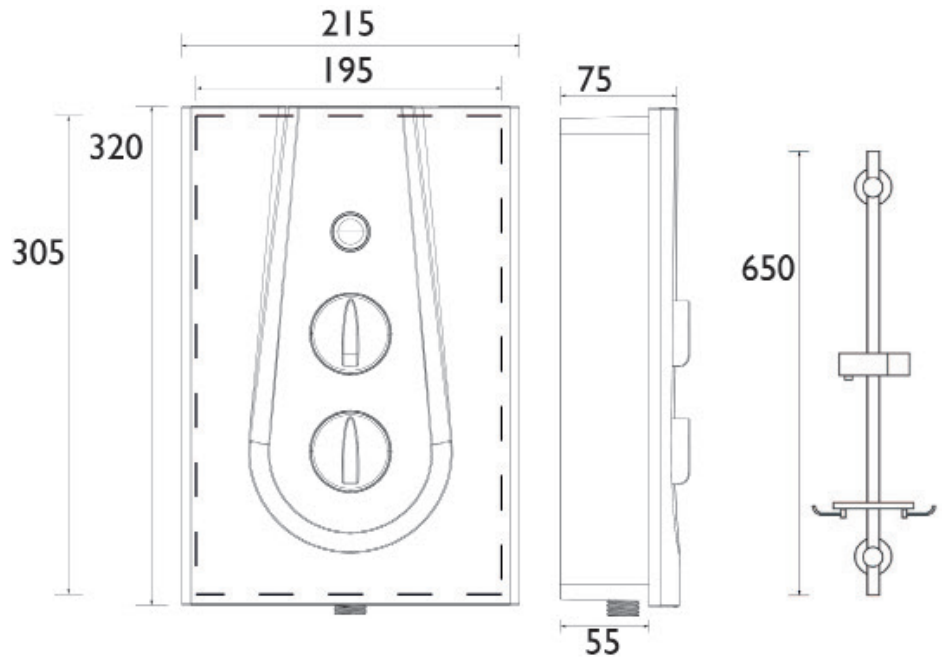

GLE385 W

GLEE Electric Shower Range Glee 8.5kw Electric Shower White

Features:

- 15mm push-fit inlet connection
- Available in 8.5kW, 9.5kW and 10.5kW power ratings @240V
- Draws water directly from mains supply, at working pressures between 0.7 bar and 10 bar
- Anti-limescale feature reduces build up and rub-clean handset helps extend product life
- Choose your ideal temperature with the digital display

Product Certifications:

Intertek

For more products, visit our website:
<http://www.bristan.com>

Specification

Finish/Colour:	White
Main Construction Material:	ABS Plastic
No of Controls:	3
Control Type:	Push Button & Dial
Shower Type:	Electric Shower
Shower Head Type:	Multi-Function Handset
Working Pressure Range: (bar)	Min 0.7 Bar, Max 10 Bar
Maximum Static Pressure: (bar)	10
Plumbing System Suitability:	Mains Cold Feed Only
Connection Inlet:	15mm Push-Fit Connection
Connection Outlet:	G 1/2"
Thermostatic:	No
Isolation Valve Included:	No
Check Valve Included:	No
Power Rating:	8.5kW (standard)
Phased Shutdown Feature:	Yes
Energy Rating:	A

Dimensions (measurements in mm)

Flow Rates (l/min)

Power	8.5kW
Flow Rate	4.5

Quoted as per European Water Label (EWL) scheme conditions:
Output - 42°C, Input - 15°C, Voltage - 240V

TECHNICAL DATA SHEET

BRISTAN