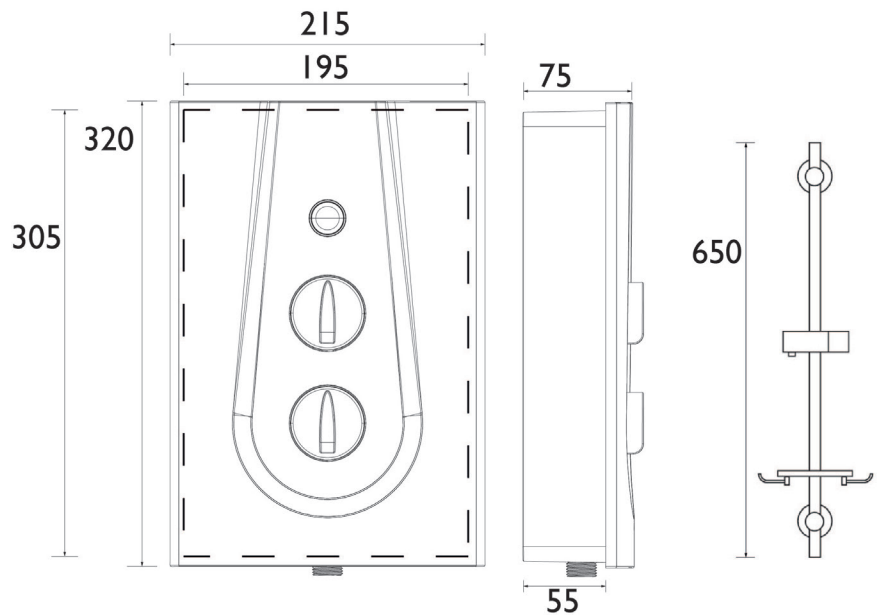

Dimensions (measurements in mm)

Flow Rates (l/min)

Power	9.5kW
Flow Rate	5.1

Quoted as per European Water Label (EWL) scheme conditions:
Output - 42°C, Input - 15°C, Voltage - 240V

TECHNICAL DATA SHEET

BRISTAN

D9