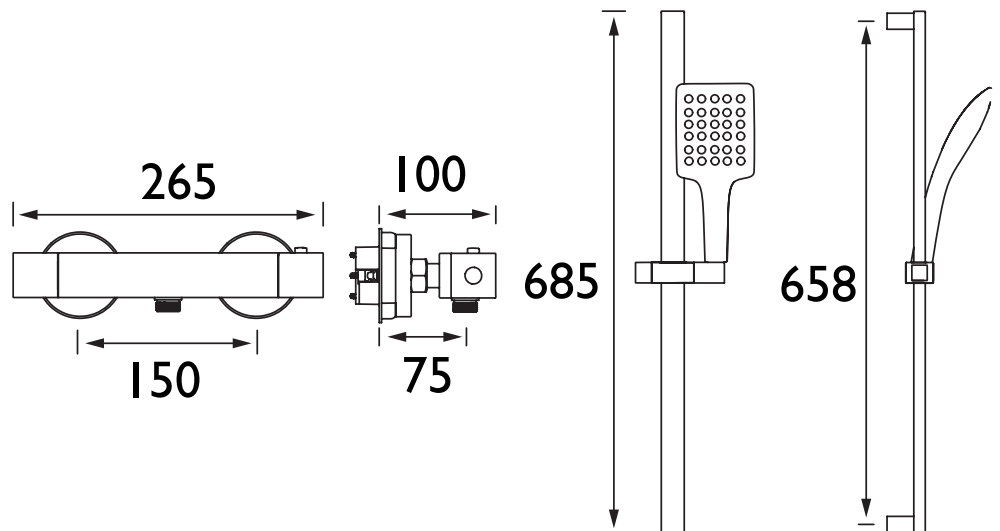

VR SHXMTFF C

VERTICO Shower Range

Vertico Thermostatic Exposed Bar Valve with Riser Rail and Multi Function Handset Chrome

Features:

- 15mm inlet connections
- Thermostatic cartridge with preset temperature stop at 38°C, can be over-riden to a maximum of 46°C
- Dual control - flow and temperature are controlled separately
- Automatic shut-off in the event of hot or cold water supply failure
- Supplied with a wall mount 12 fixing kit for easier first fit

Product Certifications:

WRAS Certificate No: 2204901
WRAS Expiry Date: 30/04/2027

For more products, visit our website:
<http://www.bristan.com>

Specification

Finish/Colour:	Chrome Plated
Main Construction Material:	Brass
No of Controls:	2
Shower Type:	Bar Shower
Shower Head Type:	Multi-Function Handset
Shower Kit:	Adjustable Riser
Valve/Cartridge Type:	N/A
Maximum Hot Water Supply Temperature °C:	80
Plumbing System Suitability:	Suitable for all plumbing systems
Minimum Dynamic Pressure (bar):	0.5
Maximum Dynamic Pressure (bar):	5
Maximum Static Pressure (bar):	10
Connection Inlet:	15mm Compression
Connection Outlet:	G 1/2"
Isolation Valve Included:	Yes
Check Valve Included:	Yes

Dimensions (measurements in mm)

Flow Rates (l/min)

System Pressure (bar)	0.5	1	2	3	4	5
Through Handset (mixed)	3.9	5.5	7.8	9.5	11	12.3

TECHNICAL
DATA
SHEET

BRISTAN

D6