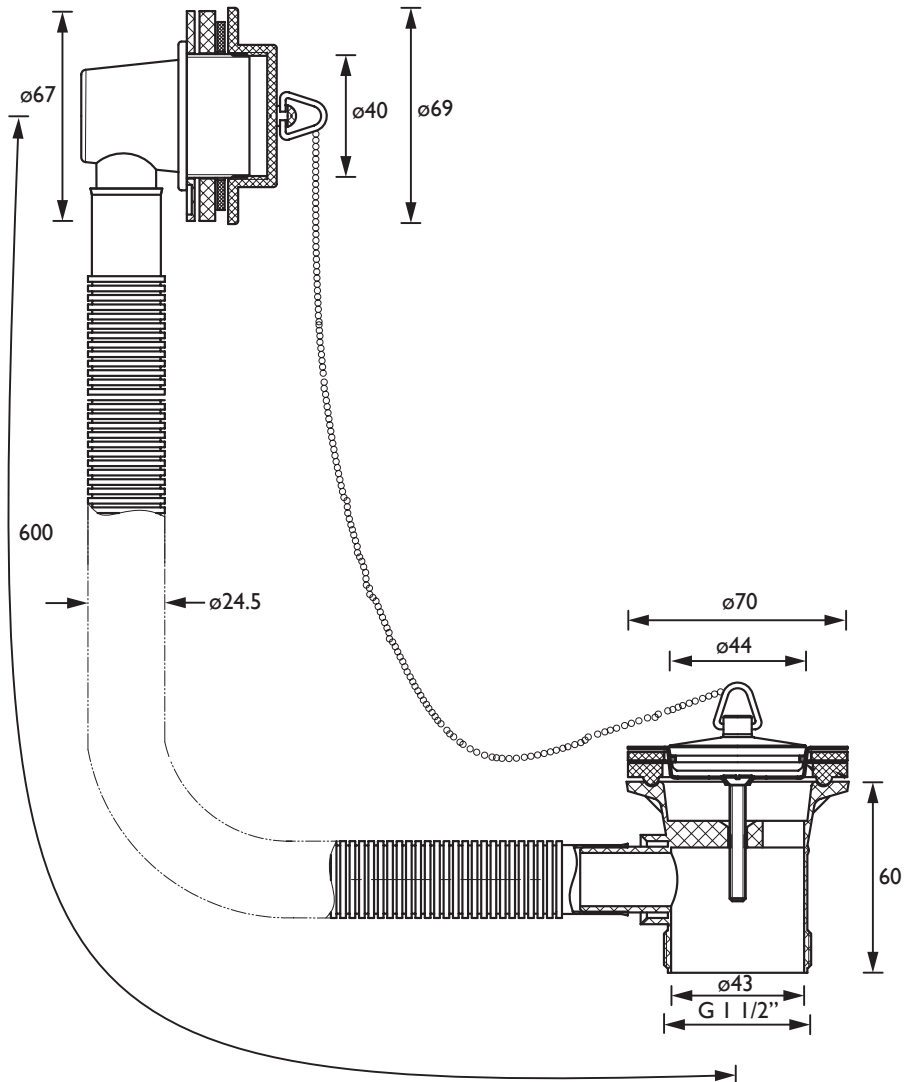

### Specification

Contemporary or Traditional:	Contemporary
Main Construction Material:	ABS; Stainless Steel
Connection Inlet:	G1 1/2"
Waste Flow Rate (litres per minute):	55.7
What's in the Box?:	1 x Waste Body, 1 x Waste Plate, 2 x Rubber Washers, 1 x Overflow Elbow, 1 x Black Plastic Overflow Ring, 1 x Black Rubber Washer, 1 x White Foam Washer, 1 x ABS Overflow Plate, 1 x Ball Link Chain, 1 x ABS Plug, 1 x Overflow Tube, 1 x Fitting Instructions

### Dimensions (measurements in mm)