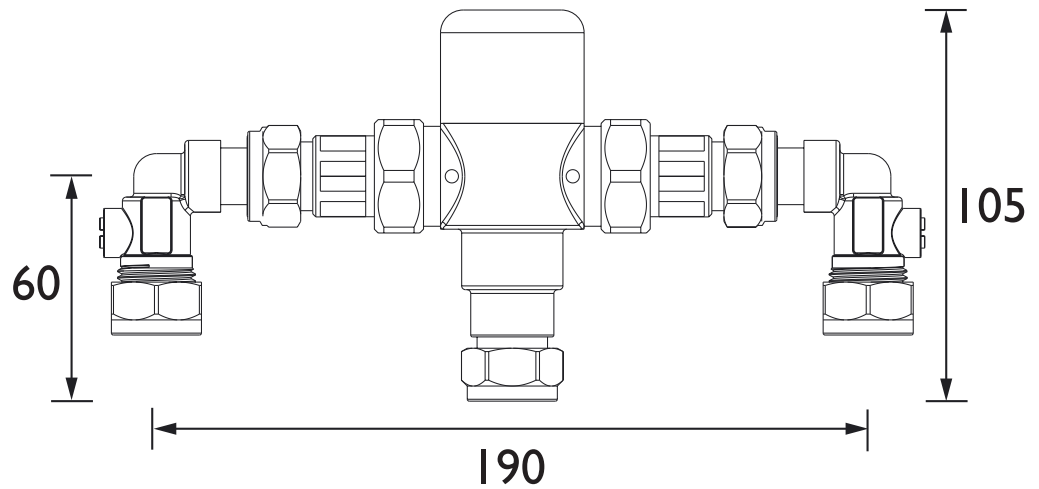

MT503CP-ISOELB

GUM Shower Range 15mm Thermostatic Mixing Valve with Isolation Elbows

Features:

- Elbows allow the valve to be concealed behind a pedestal
- Isolation at mixing point facilitates easy servicing
- Automatic shutoff in the event of hot or cold water supply failure
- Check valves and serviceable filters as standard

Specification

Style:	Utility
Finish/Colour:	Chrome
Main Construction Material:	Brass
No of Controls:	1
Shower Type:	Thermostatic Mixing
Maximum Hot Water Supply Temperature °C:	80
Minimum Dynamic Pressure (bar):	5
Maximum Static Pressure (bar):	10
Plumbing Systems Suitability:	All preferably balanced
Working Pressure Range:	Min. 0.1 - Max. 2.0 bar
Connection Inlet:	15mm
Connection Outlet:	15mm
Isolation Valve Included:	Yes
Check Valve Included:	Yes

Dimensions (measurements in mm)

Flow Rates (l/min)

System Pressure (bar)	0.2	0.5	1	2
Open Mixed Outlet	8.5	15	21.5	31

TECHNICAL
DATA
SHEET

BRISTAN

D6