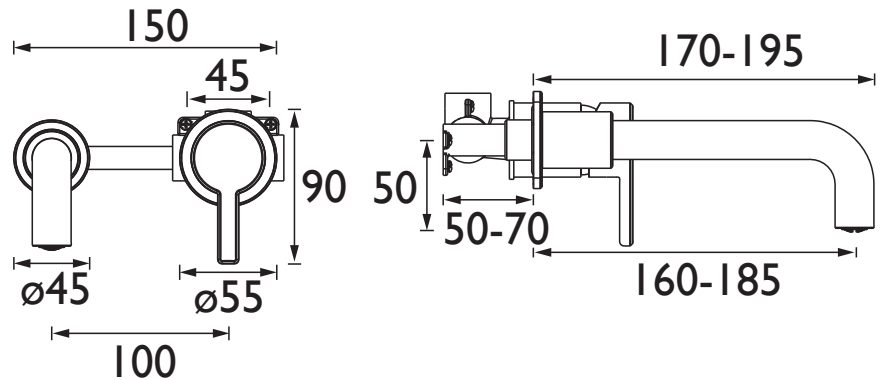

AL 2TH WMBAS C

ALTUM Tap Range Altum 2 Tap Hole Wall Mounted Basin Mixer Chrome

Features:

- This tap has a flow regulator, which limits the flow of water to 5 litres per minute, reducing the amount of water you use.
- Long life ceramic cartridge for added durability and smooth control.
- A hard-wearing, flawless, scratch resistant chrome finish that lasts for years. Salt spray tested to ensure added durability.
- 10 year parts and 1 year labour guarantee for peace of mind.
- Also available in other finishes.

Product Certifications:

WRAS Certificate No: 250803305
WRAS Expiry Date: 31/08/2030

For more products, visit our website:
<http://www.bristan.com>

Specification

Product Type:	Bathroom Taps
Main Construction Material:	Brass
Mount Type:	Wall
Handle Type:	Lever
Connection Inlet:	15mm Compression
Connection Outlet:	M18 5lpm Aerator
Number of Tap Holes:	2
Valve/Cartridge Type:	35mm Single Lever Cartridge
Plumbing System Requirements:	Suitable for all plumbing systems
Minimum Dynamic Pressure (bar):	0.5 bar
Maximum Dynamic Pressure (bar):	5 bar
Maximum Hot Water Temperature °C:	60°C
Maximum Static Pressure (bar):	10 bar
Flow Type:	Single
Isolation Included:	No

Dimensions (measurements in mm)

Flow Rates (l/min)

System Pressure (bar)	0.5	1	2	3	4	5
AL 2TH WMBAS C (mixed)	3.1	4.1	4.6	4.6	4.7	4.7

TECHNICAL
DATA
SHEET

BRISTAN

D2