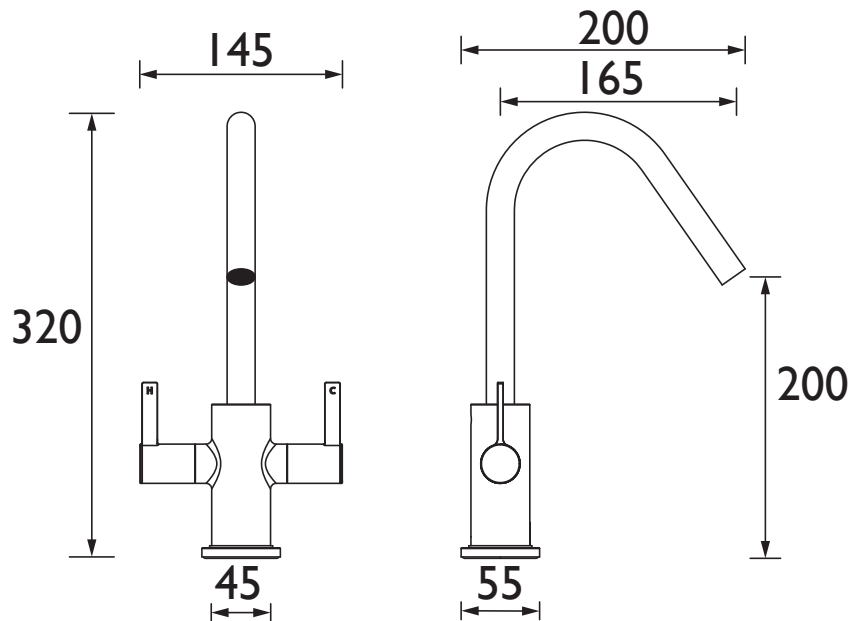

CSH EFSNK GM

CASHEW Tap Range Cashew Easyfit Monobloc Sink Mixer Gun Metal Grey

Features:

- Unique patented top fix design, for simple installation from above the sink.
- Simply drop and twist the top fix base into the tap hole from above, and lock into place with the Allen key provided.
- Two supplied isolation valves and flexi tails mean you can connect to the water supply at this point and isolate the base.
- Push the tap on to the base and secure into position with the supplied Easyfit tool and screws.
- Everything you need in the box including an Allen key, isolation valves, Top Fix Easyfit base, Easyfit tool and flexi tails
- Swivel spout for easy use
- Long life 1/4 turn ceramic disc valves for added durability and ease of use
- High quality metal fixings for security and durability
- Also available in other finishes.
- 10 year parts and 1 year labour guarantee for peace of mind.

Product Certifications:

WRAS Cert. Number: 2109916
WRAS Expiry Date: 30/09/2026

Specification

Product Type:	Kitchen Taps
Main Construction Material:	Brass
Mount Type:	Deck
Handle Type:	Lever
Connection Inlet:	1/2" BSP Flexible Tails
Connection Outlet:	Anti-Splash
Number of Tap Holes:	1
Maximum Fitting Depth (mm):	35mm
Valve/Cartridge Type:	1/2" Ceramic Disc Valve
Plumbing System Requirements:	Suitable for all plumbing systems
Minimum Dynamic Pressure (bar):	0.5 bar
Maximum Dynamic Pressure (bar):	5.0 bar
Maximum Hot Water Temperature °C:	65°C
Maximum Static Pressure (bar):	10 bar
Flow Type:	Single
Isolation Included:	Yes

Dimensions (measurements in mm)

Flow Rates (l/min)

System Pressure (bar)	0.5	1	2	3	5
CSH EFSNK GM (mixed)	3.4	5.6	9.2	11.8	16.7

TECHNICAL DATA SHEET

BRISTAN

D4