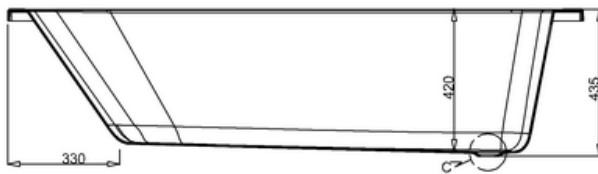

BRITTON®

Stylishly Contemporary
Elegant and modern bathrooms

A-A