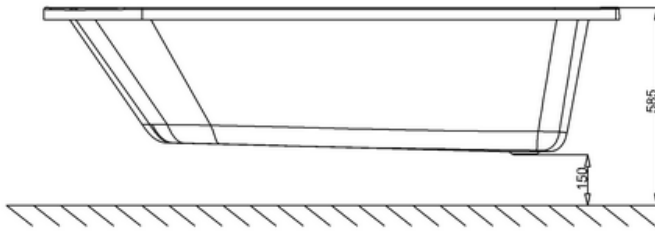

BRITTON®

Stylishly Contemporary
Elegant and modern bathrooms

A-A