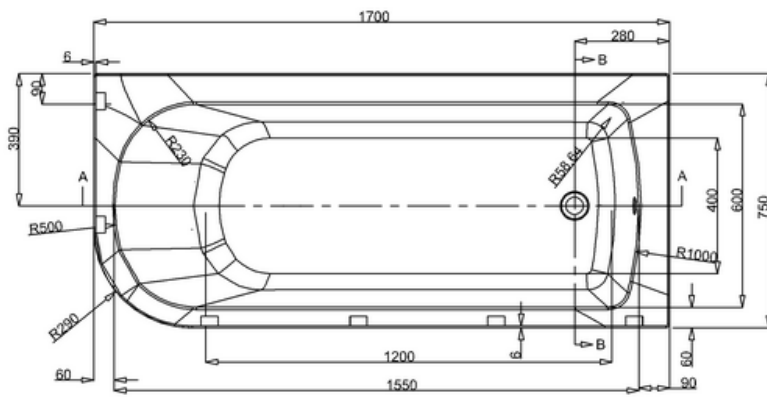

BRITTON®

Stylishly Contemporary
Elegant and modern bathrooms

A-A