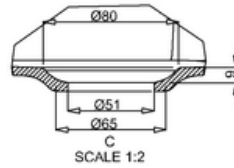

BRITTON®

Stylishly Contemporary
Elegant and modern bathrooms

A-A