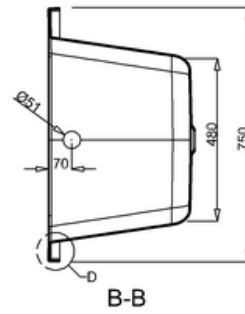

BRITTON®

Stylishly Contemporary
Elegant and modern bathrooms

A-A