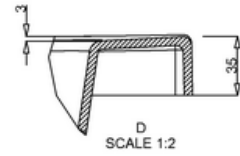

BRITTON®

Stylishly Contemporary
Elegant and modern bathrooms

A-A