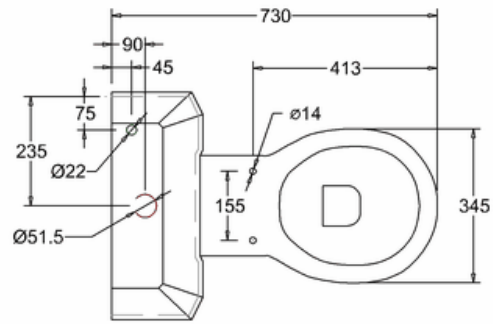

Burlington®

Simply Exclusive
Fabulous yet simplistic bathrooms