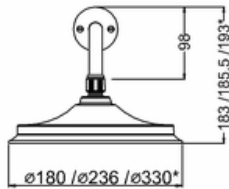

Burlington®

Simply Exclusive
Fabulous yet simplistic bathrooms

* Three options of shower heads
(6 inch, 9 inch and 12 inch)