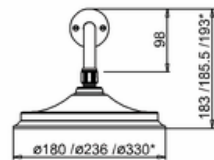

Burlington®

Simply Exclusive
Fabulous yet simplistic bathrooms

* Three options of shower heads
(6 inch, 9 inch and 12 inch)