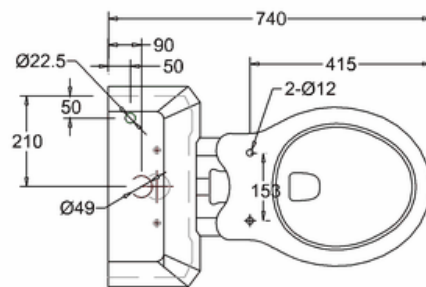

Barcodes: T31 CHR (5055806007048),C3 (5055806002241),P19 (5055806012974)

Technical Specification

Size: 454 x 740 x 1075 mm

Finishes : P19 & C3 White; T31 CHR Chrome plated

Product Type : Traditional

Material : P19 & C3 Vitreous china; T31 Bodies are of all brass construction

Weight : 30.18 kg

Overall Height : 107.5cm

Additional information

Inlet Position Inlet is located on the base of cistern tank on the right side

Compliance/Approvals:

BS EN 997:2012

WC pans and WC suites with integral trap

Chrome plated to **BS EN248:2002**

Sanitary tapware. General specification for electro deposited coatings of Ni-Cr

Burlington®

Simply Exclusive
Fabulous yet simplistic bathrooms

- Inlet hole bottom right
- Outlet hole