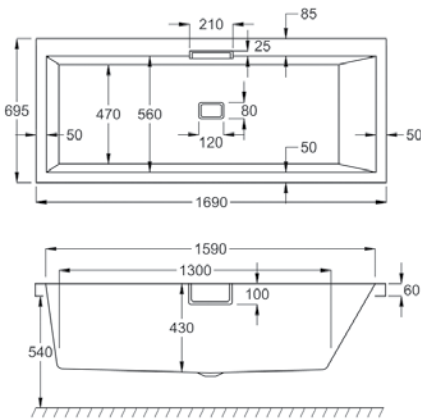

CELSIUS 700

L 1700MM
W 700MM

	5MM	CARRONITE
CELSIUS 700 (INCLUDES OVERFLOW/FILLER/CLICKER WASTE)		✓
"L" PANEL 700	-	✓
1700 FRONT PANEL	-	✓
SCREEN CFS-1 (H=1400MM)	-	✓
SCREEN CFS-2 (H=1500MM)	-	✓
OPTIONAL OVERFLOW/CLICKER WASTE		

The Celsius bath requires the uniquely designed overflow / filler or standard overflow unit. Please ask for more information.

Left hand and right hand baths available.
Right hand bath shown.

Carronite

Panel

Whirlpool

WATER CAPACITY

265 LTR

This measurement is taken to the overflow

WHIRLPOOL COMPATIBLE

C-LENDA SYSTEMS

1, 2, 3, 4, 5, 6

KIT REFERENCES