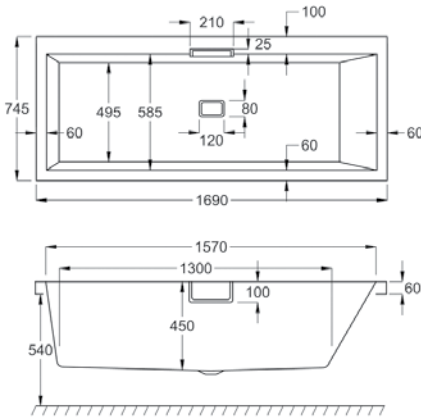

CELSIUS 750

L 1700MM
W 750MM

	5MM	CARRONITE
CELSIUS 750 (INCLUDES OVERFLOW/FILLER/CLICKER WASTE)		✓
"L" PANEL 750	-	✓
1700 FRONT PANEL	-	✓
SCREEN CFS-1 (H=1400MM)	-	✓
SCREEN CFS-2 (H=1500MM)	-	✓
OPTIONAL OVERFLOW/CLICKER WASTE		

The Celsius bath requires the uniquely designed overflow / filler or standard overflow unit. Please ask for more information.

Left hand and right hand baths available.
Right hand bath shown.

Carronite

Panel

Whirlpool

WATER CAPACITY

275 LTR

This measurement is taken to the overflow

WHIRLPOOL COMPATIBLE

C-LENDA SYSTEMS

1, 2, 3, 4, 5, 6

KIT REFERENCES