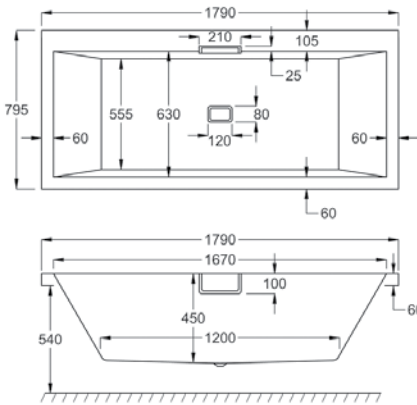

# CELSIUS 1800

L 1800MM  
W 800MM

	5MM	CARRONITE
<b>CELSIUS 1800</b> (INCLUDES OVERFLOW/FILLER/CLICKER WASTE)		✓
"L" PANEL 1800	-	✓
1800 FRONT PANEL	-	✓
SCREEN CFS-1 (H=1400MM)	-	✓
SCREEN CFS-2 (H=1500MM)	-	✓
OPTIONAL OVERFLOW/CLICKER WASTE		

The Celsius bath requires the uniquely designed overflow / filler or standard overflow unit. Please ask for more information.

Carronite

Panel

Whirlpool

**WATER CAPACITY**  
300 LTR

This measurement is taken to the overflow