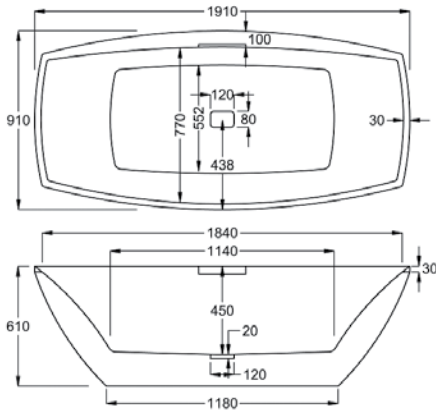

CELSIUS

L 1910MM
W 910MM

CARRONITE

CELSIUS (WHITE) (INCLUDES OVERFLOW/FILLER/CLICKER WASTE)* ✓

CELSIUS (GRANITE) (INCLUDES OVERFLOW/FILLER/CLICKER WASTE)* ✓

*MIN 110 BAR PRESSURE REQUIRED

Carronite

WATER CAPACITY

330 LTR

This measurement is taken to the overflow

WHIRLPOOL COMPATIBLE

N/A

KIT REFERENCES

N/A