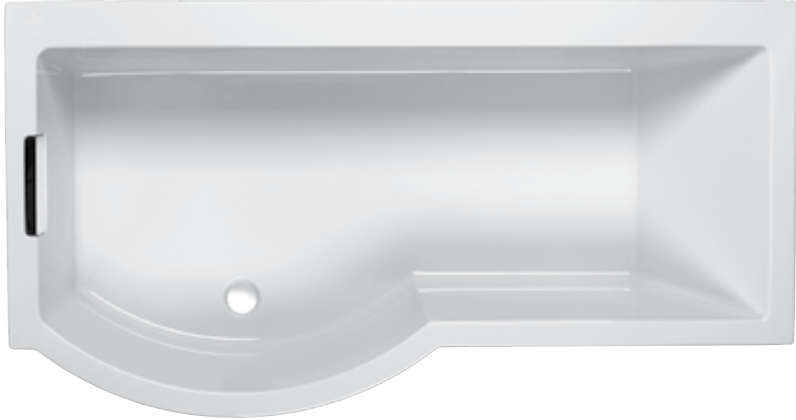

# CELSIUS SHOWERBATH

L 1700MM  
W 750 - 900MM

	5MM	CARRONITE
CELSIUS SHOWERBATH (INCLUDES OVERFLOW/FILLER/CLICKER WASTE)		✓
"L" SHAPED SHOWERBATH PANEL	-	✓
SHOWERBATH FRONT PANEL	-	✓
SCREEN CSS-4	-	✓
SCREEN "WRAP ROUND"	-	✓
OPTIONAL OVERFLOW/CLICKER WASTE		

The Celsius bath requires the uniquely designed overflow / filler or standard overflow unit. Please ask for more information.

Left hand and right hand baths available.  
Left hand bath shown.

Carronite

Panel

## WATER CAPACITY

305 LTR

This measurement is taken to the overflow