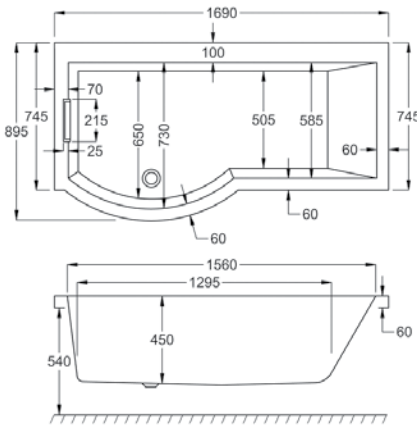

# CELSIUS SHOWERBATH

L 1700MM  
W 750 - 900MM

	5MM	CARRONITE
CELSIUS SHOWERBATH (INCLUDES OVERFLOW/FILLER/CLICKER WASTE)		✓
"L" SHAPED SHOWERBATH PANEL	-	✓
SHOWERBATH FRONT PANEL	-	✓
SCREEN CSS-4	-	✓
SCREEN "WRAP ROUND"	-	✓
OPTIONAL OVERFLOW/CLICKER WASTE		

## WATER CAPACITY

305 LTR

This measurement is taken to the overflow